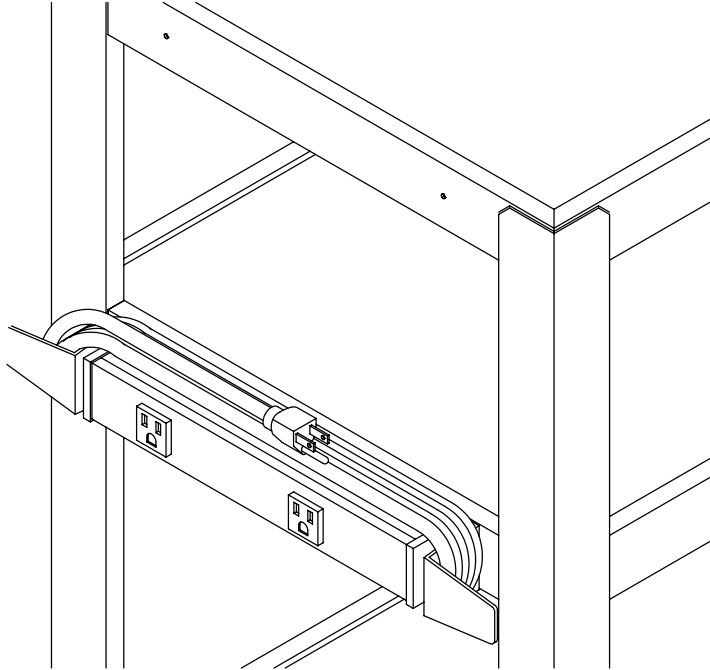

CRACORD

Dual Outlet Cord Accessory for Mobile Carts

Model	Height	Depth	Width	Black Wrinkle Finish	Ship. Wt. (lbs.)
CRACORD	1-3/4"	1-3/4"	18"	*	4

- Notes:**
- UL and CSA listed
 - Dual AC outlet
 - 15 feet long
 - 3-prong grounded 15 amp cord
 - Cord wrap bracket and installation hardware included