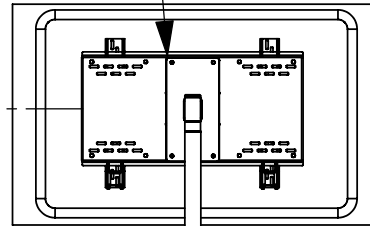

FSCR4028 - Flat Screen Equipment Cart

Model	Load Limit (lbs.)	Dimensions	Cart Wt. (lbs.)	Shipping Wt. (lbs.)
FSCR4028	125	28"W x 40"L x 66" to Monitor C/L	200	250

FSUL - Universal Adapter
Included (Specify Monitor
Make and Model)

Plastic Front
Sign Holder
37" x 32"

Tower can be removed
for shipping.

Key locking back door
enclosed vented bottom
shelf for CPU.

Retractable Electric Cord
30' with 4 plug extension

1-800-LUCASEY • 1-510-534-1435