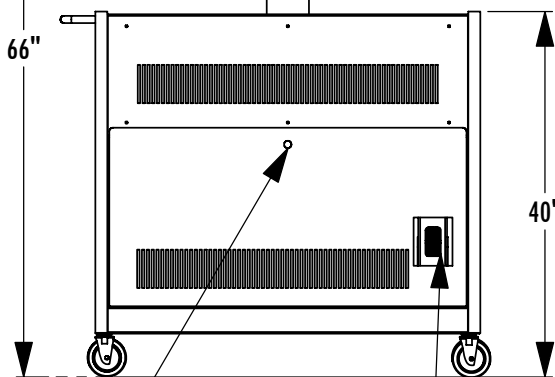

FSCR4028 - Flat Screen Equipment Cart

Model	Load Limit (lbs.)	Dimensions	Cart Wt. (lbs.)	Shipping Wt. (lbs.)
FSCR4028	125	28"W x 40"L x 66" to Monitor C/L	200	250

FSUL - Universal Adapter
Included (Specify Monitor
Make and Model)

Plastic Front
Sign Holder
37" x 32"

Tower can be removed
for shipping.

Key locking back door
enclosed vented bottom
shelf for CPU.

Retractable Electric Cord
30' with 4 plug extension

1-800-LUCASEY • 1-510-534-1435