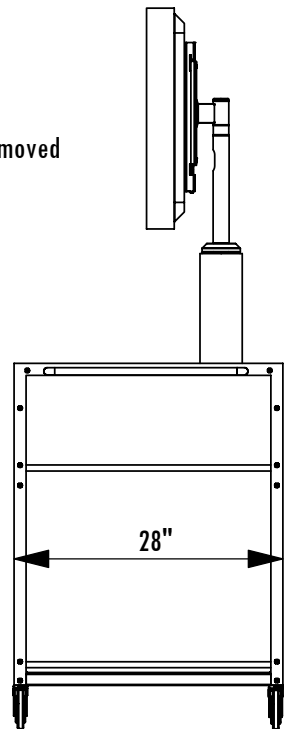

FSCR4028 - Flat Screen Equipment Cart

Model	Load Limit (lbs.)	Dimensions	Cart Wt. (lbs.)	Shipping Wt. (lbs.)
FSCR4028	125	28"W x 40"L x 66" to Monitor C/L	200	250

FSUL - Universal Adapter
Included (Specify Monitor
Make and Model)

Plastic Front
Sign Holder
37" x 32"

Tower can be removed
for shipping.

Key locking back door
enclosed vented bottom
shelf for CPU.

Retractable Electric Cord
30' with 4 plug extension

1-800-LUCASEY • 1-510-534-1435