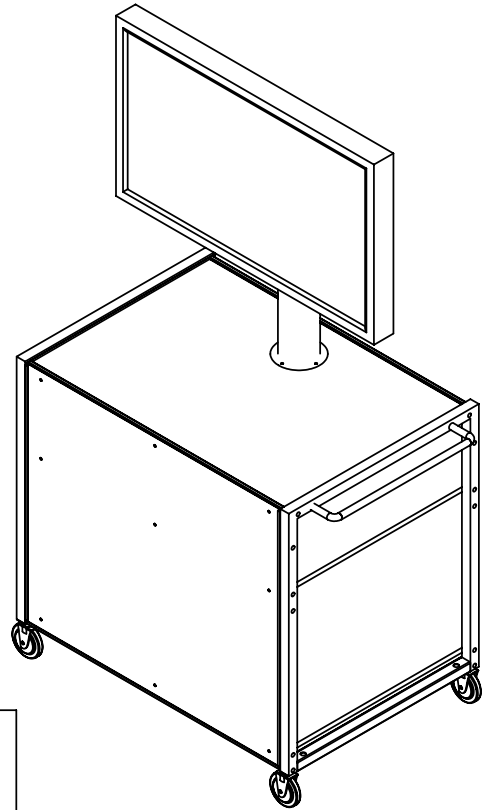

FSCR4028 - Flat Screen Equipment Cart

Model	Load Limit (lbs.)	Dimensions	Cart Wt. (lbs.)	Shipping Wt. (lbs.)
FSCR4028	125	28"W x 40"L x 66" to Monitor C/L	200	250

FSUL - Universal Adapter
Included (Specify Monitor
Make and Model)

Plastic Front
Sign Holder
37" x 32"

Tower can be removed
for shipping.

Key locking back door
enclosed vented bottom
shelf for CPU.

Retractable Electric Cord
30' with 4 plug extension

1-800-LUCASEY • 1-510-534-1435