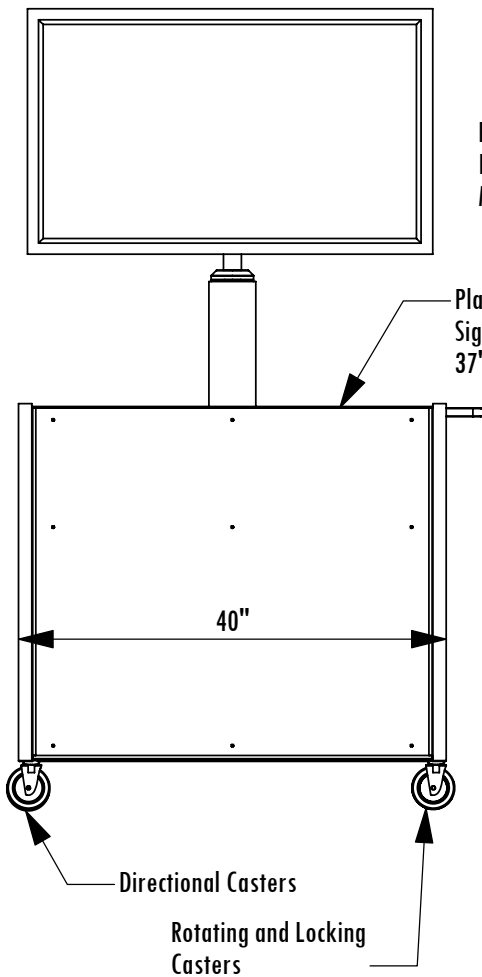

FSCR4028 - Flat Screen Equipment Cart

Model	Load Limit (lbs.)	Dimensions	Cart Wt. (lbs.)	Shipping Wt. (lbs.)
FSCR4028	125	28"W x 40"L x 66" to Monitor C/L	200	250

FSUL - Universal Adapter
Included (Specify Monitor
Make and Model)

Plastic Front
Sign Holder
37" x 32"

Tower can be removed
for shipping.

Key locking back door
enclosed vented bottom
shelf for CPU.

Retractable Electric Cord
30' with 4 plug extension

1-800-LUCASEY • 1-510-534-1435