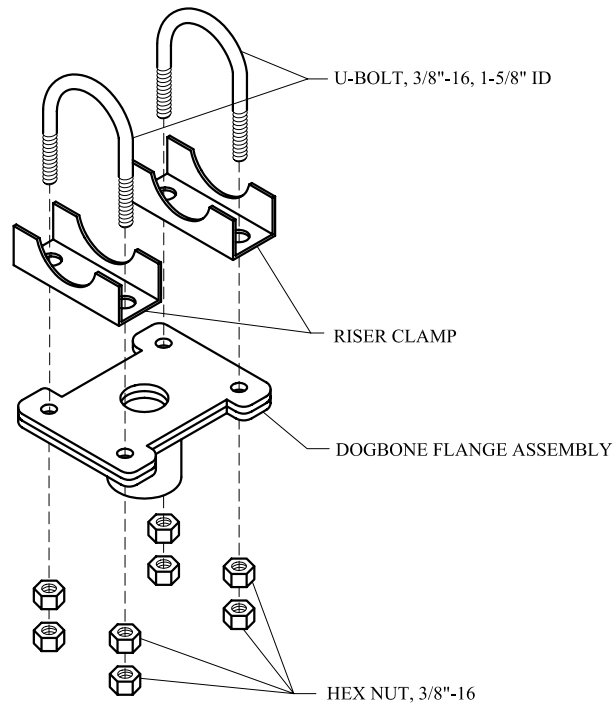

U-BOLT DOGBONE FLANGE

Permits attachment of ACM to horizontal pipes

CMAUDB15

1-5/8" I.D. U-BOLT

CMAUD315

3" I.D. U-BOLT