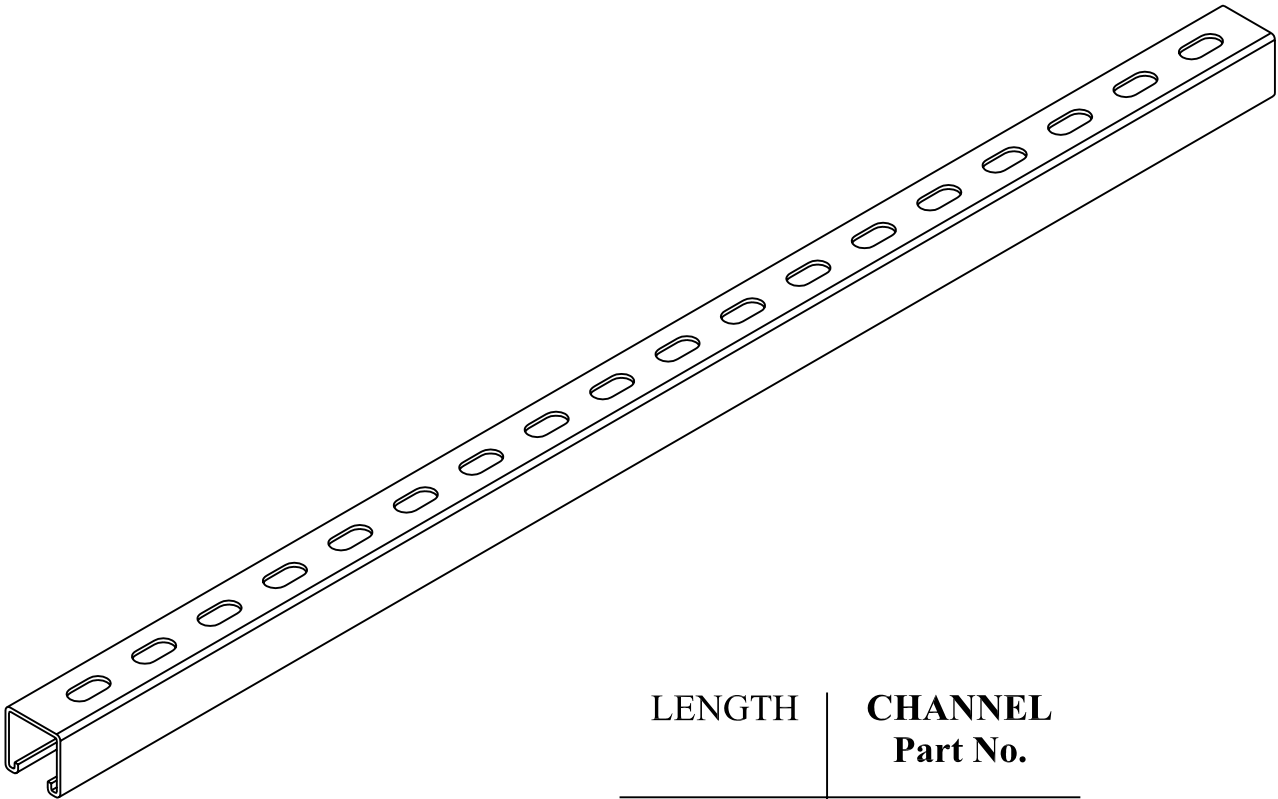

CMAUN

1-5/8" Steel Channel

Used for mounting between ceiling beams.

LENGTH	CHANNEL Part No.
24"	CMAUN024
36"	CMAUN036
48"	CMAUN048
60"	CMAUN060
72"	CMAUN072
84"	CMAUN084
96"	CMAUN096
108"	CMAUN108