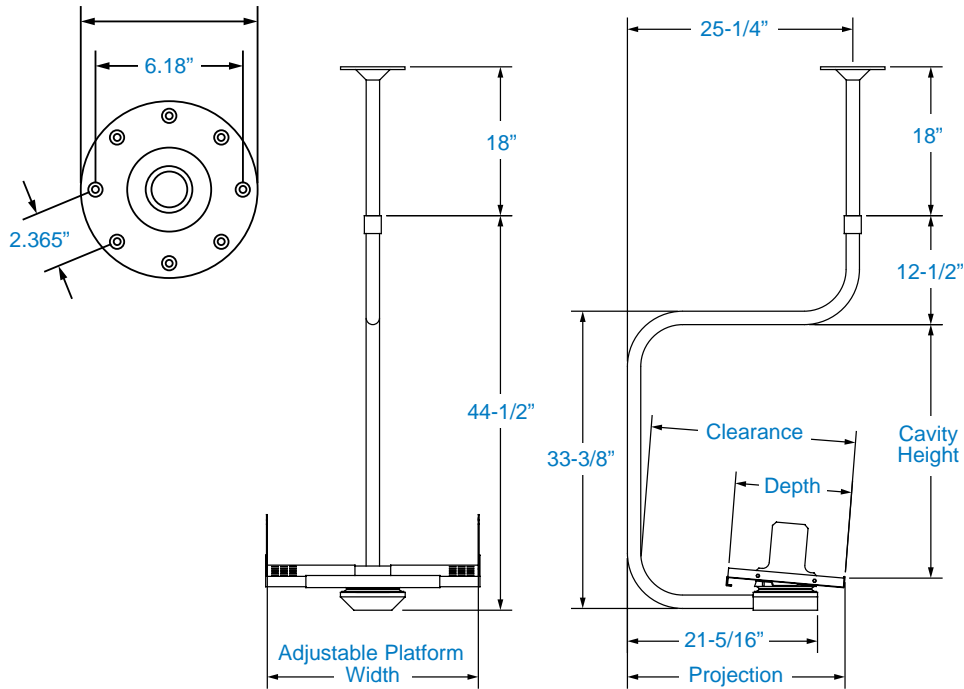

### ADJUSTABLE PLATFORM CEILING MOUNTS

MODEL	PLATFORM WIDTH	PLATFORM DEPTH	LOAD LIMIT (lbs)	SWIVEL	TILT	CAVITY HEIGHT	CLEARANCE	PROJECTION	BLACK WRINKLE	SHIP. WT. (lbs)
CCM1420	14"-20"	11"	120	360°	7°	28-1/2"	22"	23-5/16"	• 30	
CCM2030	20"-30"	13"	120	360°	7°	28-1/2"	23-1/8"	24-3/8"	• 33	
CCM2333	23"-33"	13"	120	360°	7°	28-1/2"	23-1/8"	24-3/8"	• 35	

**NOTES:**

- Pipe: 1-1/4" I.D. schedule 40. Drop can be increased or decreased by substitution of the 18" pipe.
- Safety strap included.
- See [Ceiling Mount Accessories](#) for special hardware and accessories.