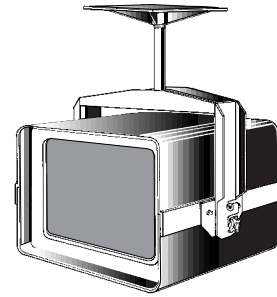

EE / EW

WEATHER SAFE ENVIRONMENTAL ENCLOSURES

MODEL	LOAD LIMIT (lbs.)	SWIVEL	TILT	COLOR COAT STEEL	BRUSHED STAINLESS STEEL	MODERATE CONDITIONS	EXTREME CONDITIONS	APPROX. SHIP. WT. (lbs)
EEP	500	360°	0°-15°	•		•	•	450*
EEPS	500	360°	0°-15°		•	•	•	450*
EWP	500	360°	0°-15°	•		•	•	450*
EWPS	500	360°	0°-15°		•	•	•	450*

EE Series Weather Safe Environmental TV/Monitor Enclosures for Extreme Conditions

This totally sealed enclosure keeps your TV/Monitor at a constant safe operating temperature in the rain, snow, wind, and heat. The EE series enclosure also offers protection from hazardous airborne elements such as pollutants, humidity, and dust.

EW Series Weather Safe TV/Monitor Enclosures for Moderate Conditions

This insulated and sealed enclosure offers your TV/Monitor resistance from the elements with an air circulation system that keeps your TV/Monitor cool.