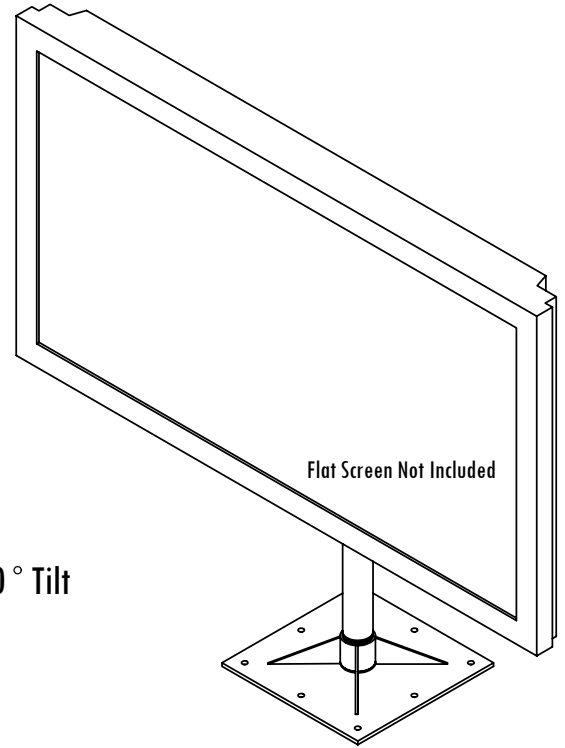

FSPED20

Floor Mounted Flat Screen Pedestal

Fits Flat Screens up to 60"

Model	Load Limit (lbs.)	Swivel	Tilt	Ship. Wt. (lbs.)
FSPED20	125	360°	±20°	40

Tilt Detail

Slot with ±20° Tilt

3/8" Hole 8Pl.

Shown with FSU
(Sold Separately)

18" Length
1-1/2" NPT Pipe
(Different lengths
can be substituted)

1-800-LUCASEY • 1-510-534-1435

©2007 Lucasey Manufacturing Corporation, Oakland, California