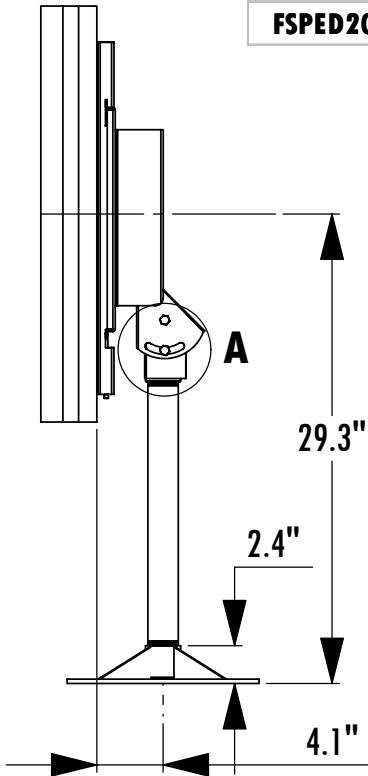

FSPED20

Floor Mounted Flat Screen Pedestal

Fits Flat Screens up to 60"

Model	Load Limit (lbs.)	Swivel	Tilt	Ship. Wt. (lbs.)
FSPED20	125	360°	±20°	40

Tilt Detail

Slot with ±20° Tilt

3/8" Hole 8Pl.

Shown with FSU
(Sold Separately)

18" Length
1-1/2" NPT Pipe
(Different lengths
can be substituted)

1-800-LUCASEY • 1-510-534-1435

©2007 Lucasey Manufacturing Corporation, Oakland, California