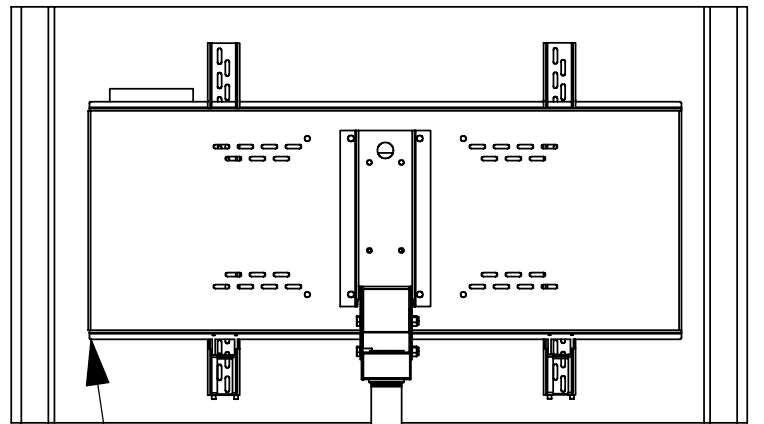

FSPED20

Floor Mounted Flat Screen Pedestal

Fits Flat Screens up to 60"

Model	Load Limit (lbs.)	Swivel	Tilt	Ship. Wt. (lbs.)
FSPED20	125	360°	±20°	40

Tilt Detail

Slot with ±20° Tilt

3/8" Hole 8Pl.

Shown with FSU
(Sold Separately)

18" Length
1-1/2" NPT Pipe
(Different lengths
can be substituted)

1-800-LUCASEY • 1-510-534-1435

©2007 Lucasey Manufacturing Corporation, Oakland, California