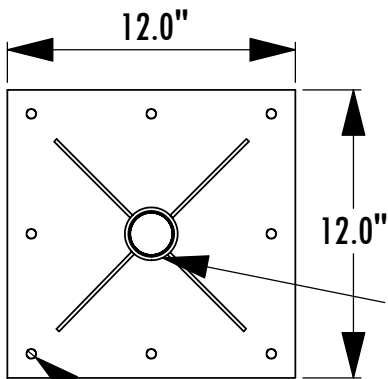

FSPED20

Floor Mounted Flat Screen Pedestal

Fits Flat Screens up to 60"

Model	Load Limit (lbs.)	Swivel	Tilt	Ship. Wt. (lbs.)
FSPED20	125	360°	±20°	40

Tilt Detail

Slot with ±20° Tilt

3/8" Hole 8Pl.

Shown with FSU
(Sold Separately)

18" Length
1-1/2" NPT Pipe
(Different lengths
can be substituted)

1-800-LUCASEY • 1-510-534-1435

©2007 Lucasey Manufacturing Corporation, Oakland, California