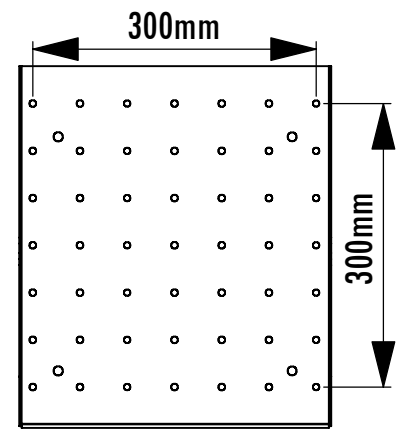

FSAV5X2 & FSAV7X2 Dimensions Flat Screen Adaptor for VESA Pattern Monitors

Model	Load Limit (lbs.)	Projection	Mounts to Boss Patterns	Overall Monitor Width	Ship. Wt. (lbs.)
FSAV5X2	100	5/8"	500mm x 200mm	22"W+	14
FSAV7X2	100	5/8"	700mm x 200mm	30"W+	14

VESA Pattern Monitor with 600mm x 200mm mounting pattern

Note: Shown with LCD Monitor (Not Included)
FSWT wall mount sold separately

FS Wall and Ceiling Mount
300mm x 300mm VESA Pattern
(Included on FS Series Mounts)