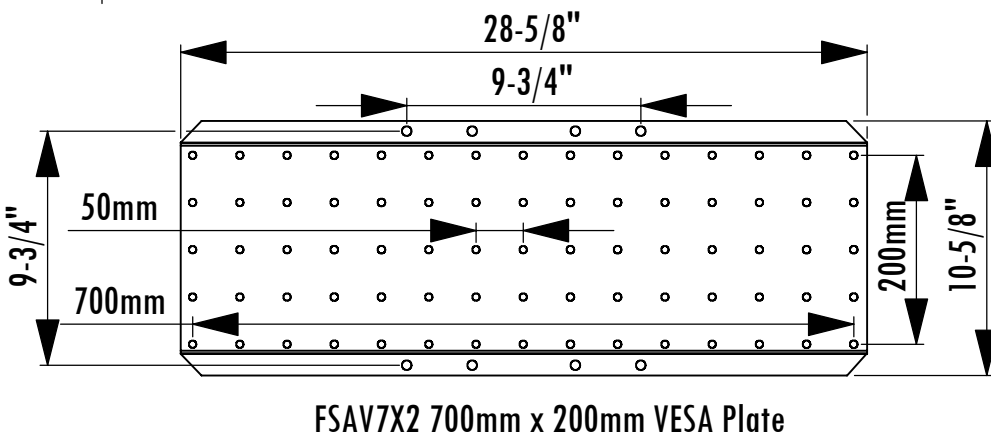

FSAV5X2 & FSAV7X2 Dimensions Flat Screen Adaptor for VESA Pattern Monitors

Model	Load Limit (lbs.)	Projection	Mounts to Boss Patterns	Overall Monitor Width	Ship. Wt. (lbs.)
FSAV5X2	100	5/8"	500mm x 200mm	22"W+	14
FSAV7X2	100	5/8"	700mm x 200mm	30"W+	14

VESA Pattern Monitor with 600mm x 200mm mounting pattern

Note: Shown with LCD Monitor (Not Included)
FSWT wall mount sold separately

FS Wall and Ceiling Mount
300mm x 300mm VESA Pattern
(Included on FS Series Mounts)