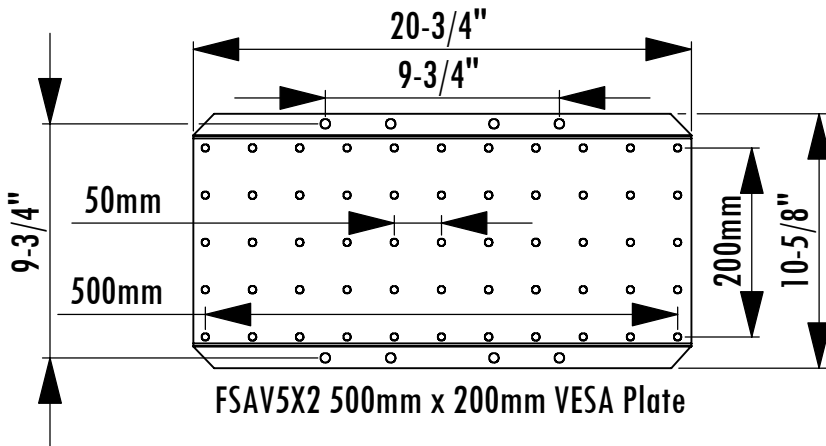

FSAV5X2 & FSAV7X2 Dimensions Flat Screen Adaptor for VESA Pattern Monitors

Model	Load Limit (lbs.)	Projection	Mounts to Boss Patterns	Overall Monitor Width	Ship. Wt. (lbs.)
FSAV5X2	100	5/8"	500mm x 200mm	22"W+	14
FSAV7X2	100	5/8"	700mm x 200mm	30"W+	14

VESA Pattern Monitor with 600mm x 200mm mounting pattern

Note: Shown with LCD Monitor (Not Included)
FSWT wall mount sold separately

FS Wall and Ceiling Mount
300mm x 300mm VESA Pattern
(Included on FS Series Mounts)