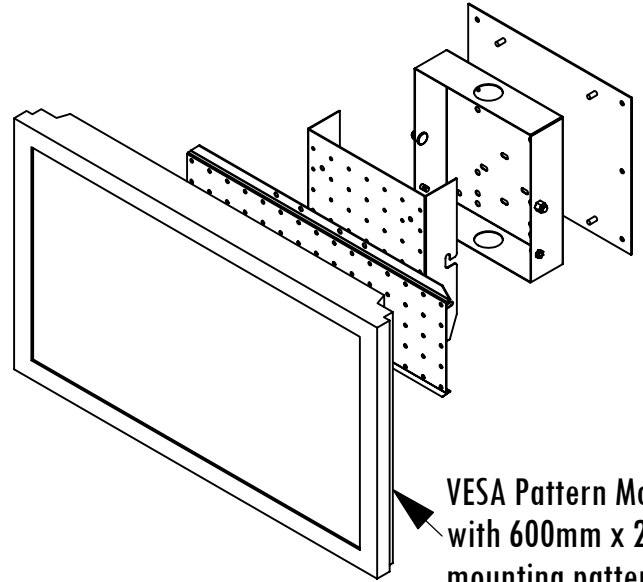

FSAV5X2 & FSAV7X2 Dimensions Flat Screen Adaptor for VESA Pattern Monitors

Model	Load Limit (lbs.)	Projection	Mounts to Boss Patterns	Overall Monitor Width	Ship. Wt. (lbs.)
FSAV5X2	100	5/8"	500mm x 200mm	22"W+	14
FSAV7X2	100	5/8"	700mm x 200mm	30"W+	14

VESA Pattern Monitor with 600mm x 200mm mounting pattern

Note: Shown with LCD Monitor (Not Included)
FSWT wall mount sold separately

FS Wall and Ceiling Mount
300mm x 300mm VESA Pattern
(Included on FS Series Mounts)