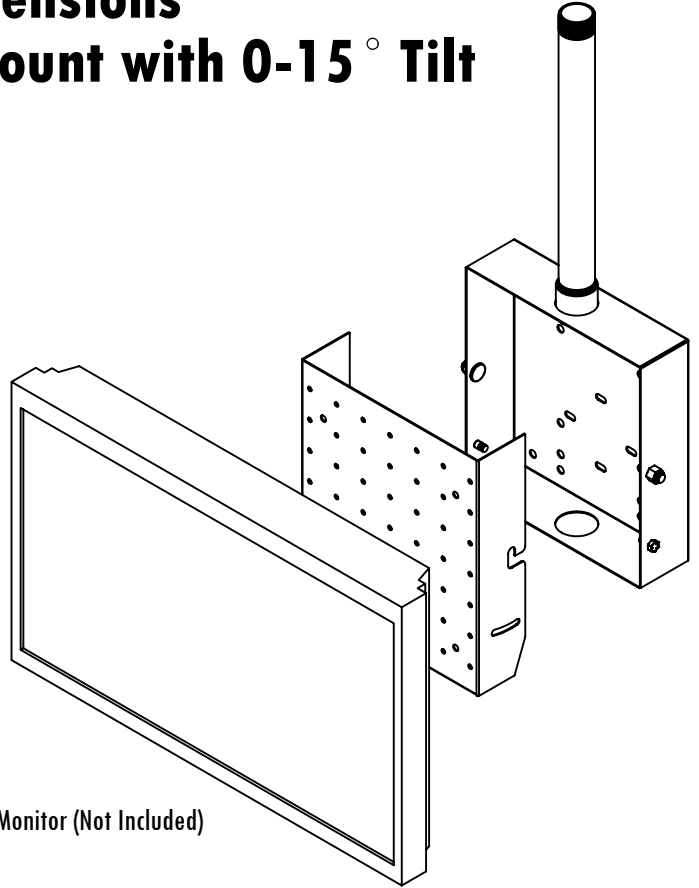

FSCT Dimensions

Flat Screen Ceiling Mount with 0-15° Tilt

Model	Load Limit (lbs.)	Swivel	Tilt	Drop from ceiling	Ship. Wt. (lbs.)
FSCT	300	360°	0-15°	34"	25

Note: Shown with LCD Monitor (Not Included)

1-800-LUCASEY • 1-510-534-1435