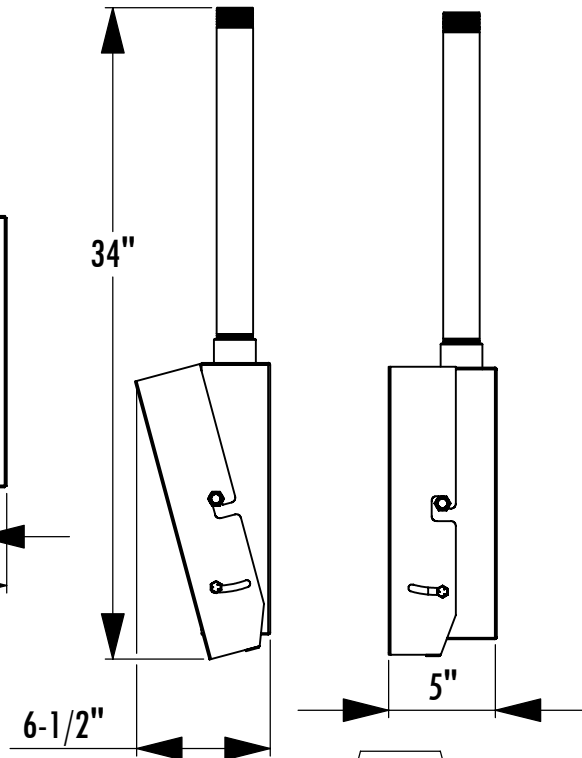

FSCT Dimensions

Flat Screen Ceiling Mount with 0-15° Tilt

Model	Load Limit (lbs.)	Swivel	Tilt	Drop from ceiling	Ship. Wt. (lbs.)
FSCT	300	360°	0-15°	34"	25

Note: Shown with LCD Monitor (Not Included)

1-800-LUCASEY • 1-510-534-1435