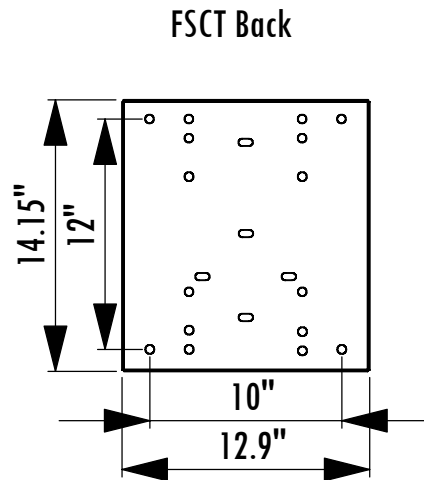

FSCT Dimensions

Flat Screen Ceiling Mount with 0-15° Tilt

Model	Load Limit (lbs.)	Swivel	Tilt	Drop from ceiling	Ship. Wt. (lbs.)
FSCT	300	360°	0-15°	34"	25

Note: Shown with LCD Monitor (Not Included)

1-800-LUCASEY • 1-510-534-1435