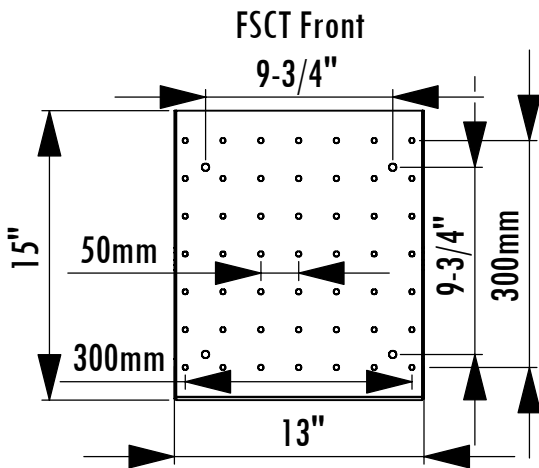

FSCT Dimensions

Flat Screen Ceiling Mount with 0-15° Tilt

Model	Load Limit (lbs.)	Swivel	Tilt	Drop from ceiling	Ship. Wt. (lbs.)
FSCT	300	360°	0-15°	34"	25

Note: Shown with LCD Monitor (Not Included)

1-800-LUCASEY • 1-510-534-1435