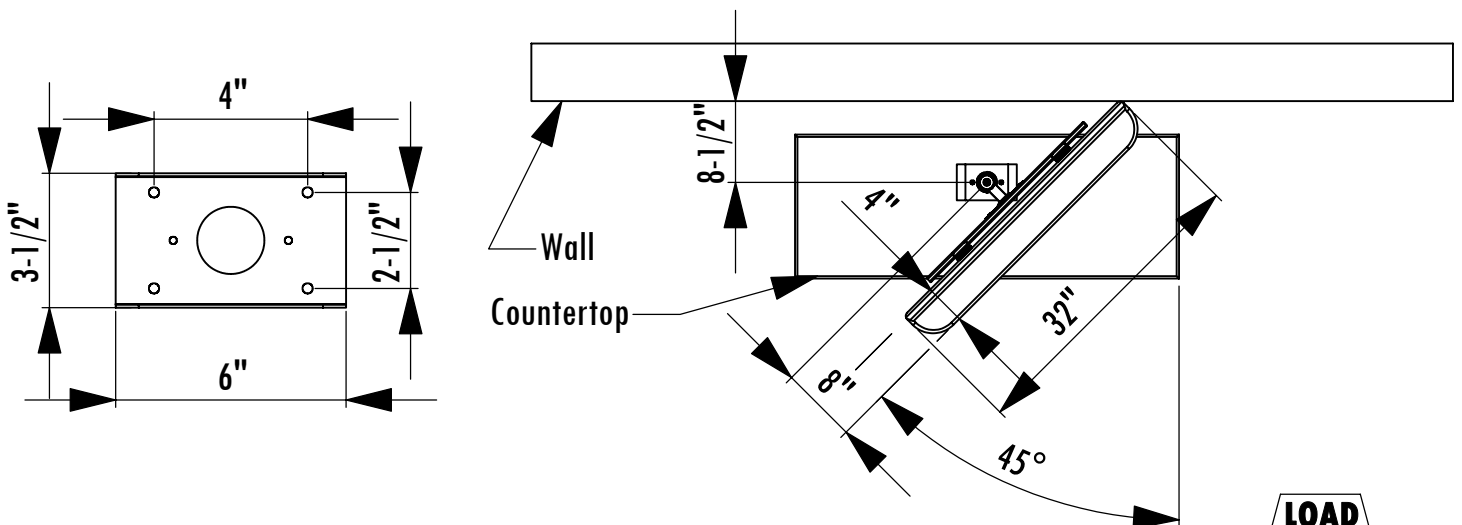

# FSF12 Dimensions

## Flat Screen Furniture Mount

Model	Load Limit (lbs.)	Swivel	Tilt	Max. Countertop Depth	Ship. Wt. (lbs.)
<b>FSF12</b>	100	±45°	0	Any	11

Note: Shown with FSUL2014 & 30" LCD Monitor (Not Included)

**1-800-LUCASEY • 1-510-534-1435**