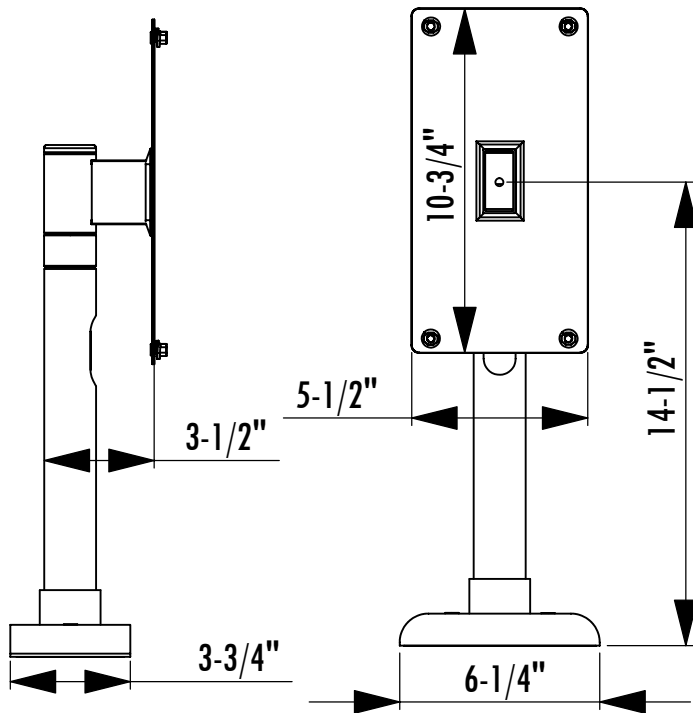

# FSF12 Dimensions

## Flat Screen Furniture Mount

Model	Load Limit (lbs.)	Swivel	Tilt	Max. Countertop Depth	Ship. Wt. (lbs.)
<b>FSF12</b>	100	±45°	0	Any	11

Note: Shown with FSUL2014 & 30" LCD Monitor (Not Included)

**1-800-LUCASEY • 1-510-534-1435**