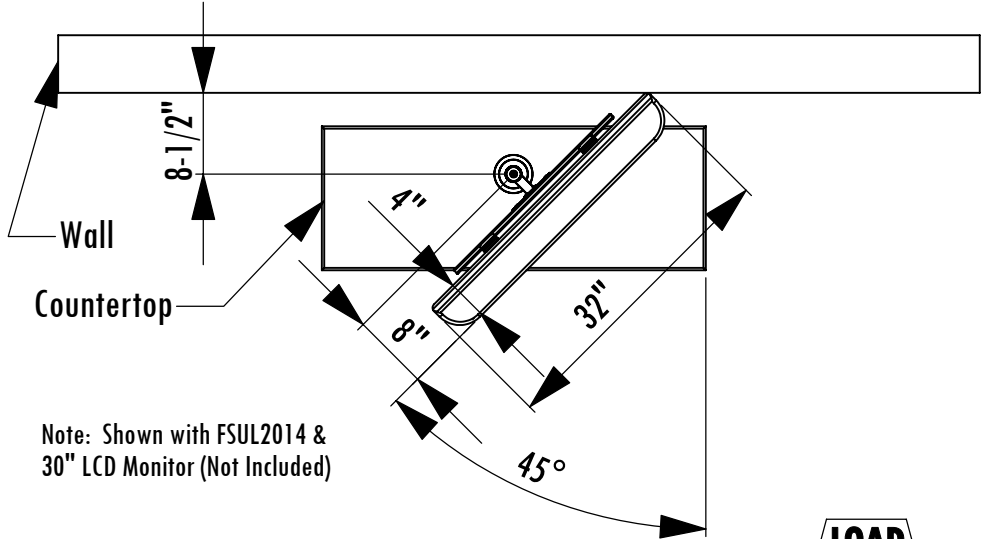

FSF14 Dimensions

Flat Screen Furniture Mount

Model	Load Limit (lbs.)	Swivel	Tilt	Max. Countertop Depth	Ship. Wt. (lbs.)
FSF14	100	±45°	0	2-1/4"	11

1-800-LUCASEY • 1-510-534-1435

©2005 Lucasey Manufacturing Corporation, Oakland, California