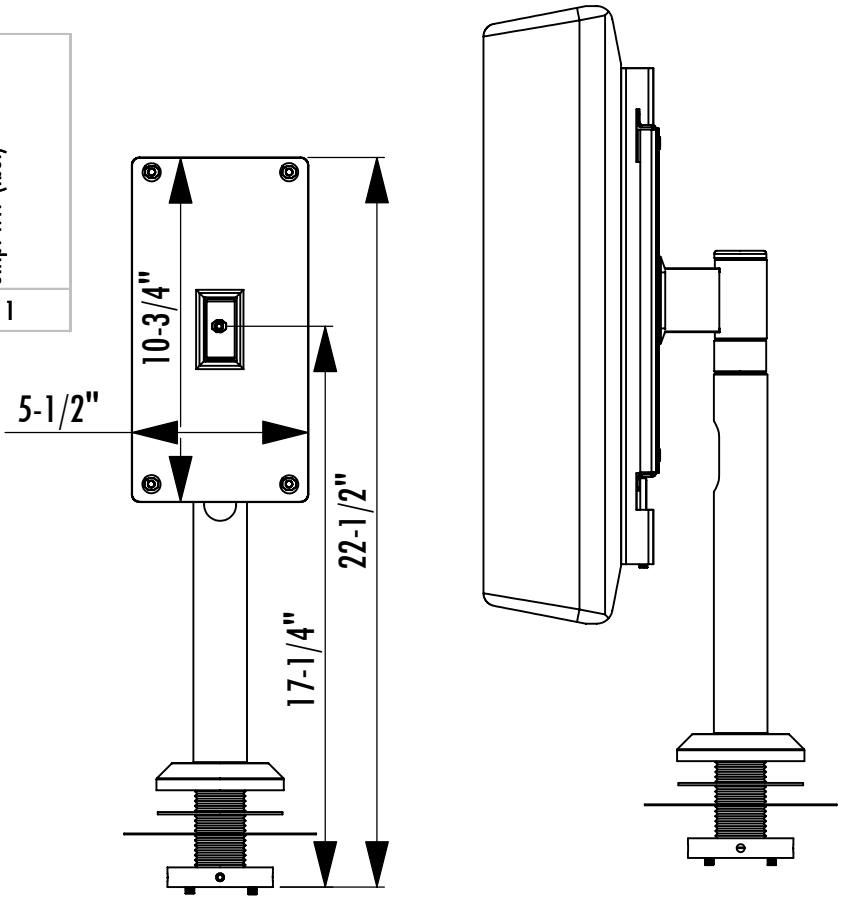

FSF14 Dimensions

Flat Screen Furniture Mount

Model	Load Limit (lbs.)	Swivel	Tilt	Max. Countertop Depth	Ship. Wt. (lbs.)
FSF14	100	±45°	0	2-1/4"	11

1-800-LUCASEY • 1-510-534-1435

©2005 Lucasey Manufacturing Corporation, Oakland, California