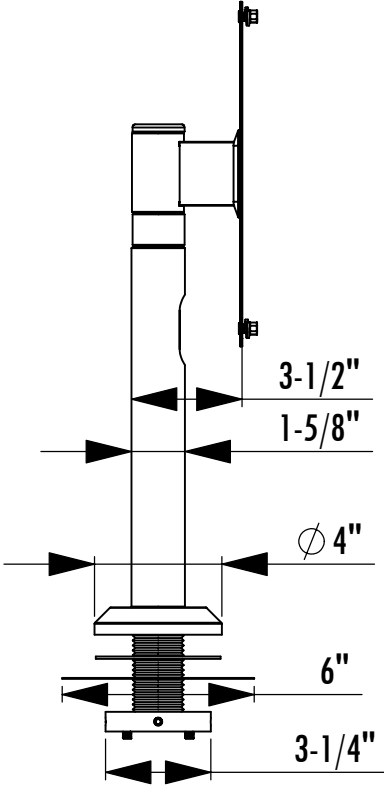

FSF14 Dimensions

Flat Screen Furniture Mount

Model	Load Limit (lbs.)	Swivel	Tilt	Max. Countertop Depth	Ship. Wt. (lbs.)
FSF14	100	±45°	0	2-1/4"	11

1-800-LUCASEY • 1-510-534-1435

©2005 Lucasey Manufacturing Corporation, Oakland, California