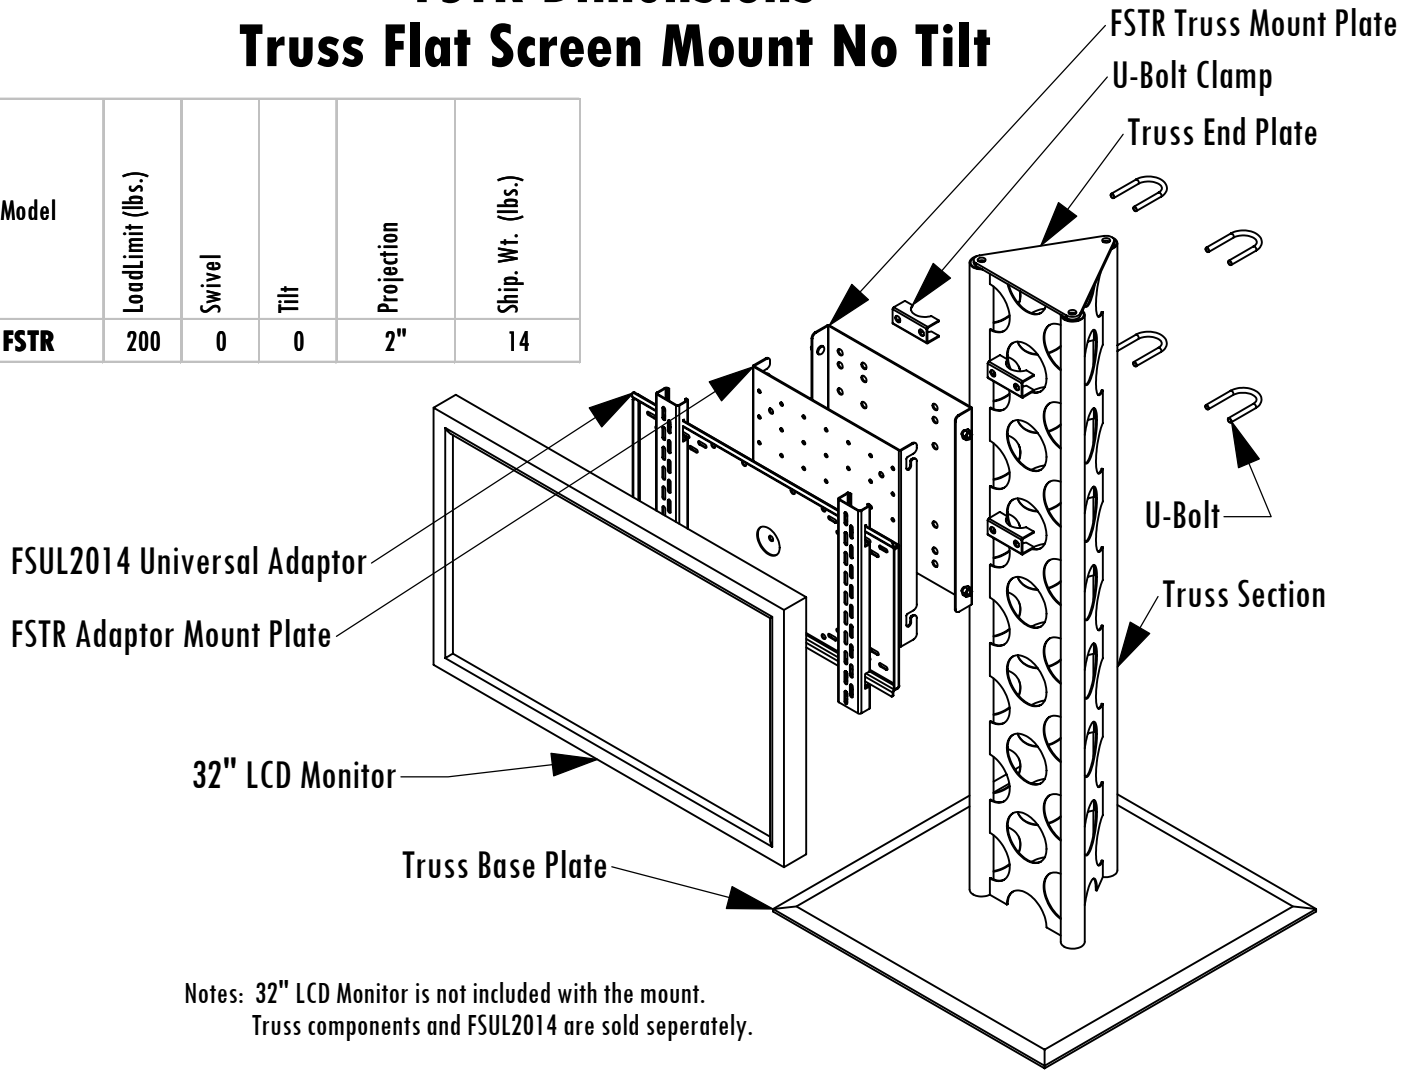

FSTR Dimensions

Truss Flat Screen Mount No Tilt

| Model | Load Limit (lbs.) | Swivel | Tilt | Projection | Ship. Wt. (lbs.) |
|-------------|-------------------|--------|------|------------|------------------|
| FSTR | 200 | 0 | 0 | 2" | 14 |

Notes: 32" LCD Monitor is not included with the mount.
Truss components and FSUL2014 are sold separately.

1-800-LUCASEY • 1-510-534-1435

©2005 Lucasey Manufacturing Corporation, Oakland, California