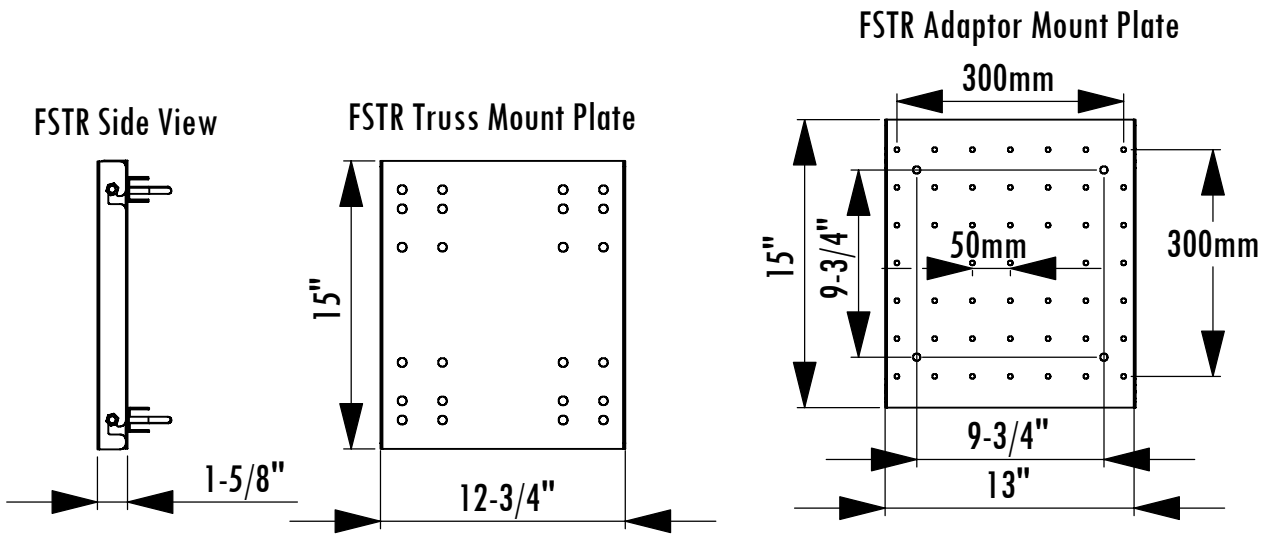

FSTR Dimensions

Truss Flat Screen Mount No Tilt

| Model | Load Limit (lbs.) | Swivel | Tilt | Projection | Ship. Wt. (lbs.) |
|-------------|-------------------|--------|------|------------|------------------|
| FSTR | 200 | 0 | 0 | 2" | 14 |

Notes: 32" LCD Monitor is not included with the mount.
Truss components and FSUL2014 are sold separately.

1-800-LUCASEY • 1-510-534-1435

©2005 Lucasey Manufacturing Corporation, Oakland, California