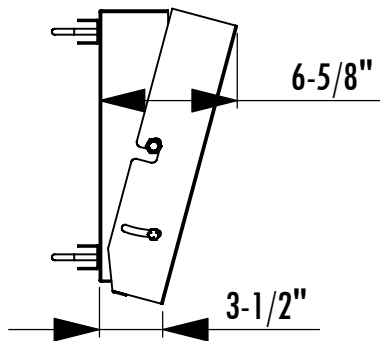

# FSTRT Dimensions

## Truss Flat Screen Mount 0-15° Tilt

Model	Load Limit (lbs.)	Swivel	Tilt	Projection	Ship. Wt. (lbs.)
FSTRT	200	0	0-15°	5"-6-5/8"	30

FSTRT Front with VESA Pattern

FSTRT Back

Notes: 32" LCD Monitor is not included with the mount.  
Truss components are sold separately.

FSTRT No Tilt

FSTRT Max. 15° Tilt

**1-800-LUCASEY • 1-510-534-1435**

©2005 Lucasey Manufacturing Corporation, Oakland, California