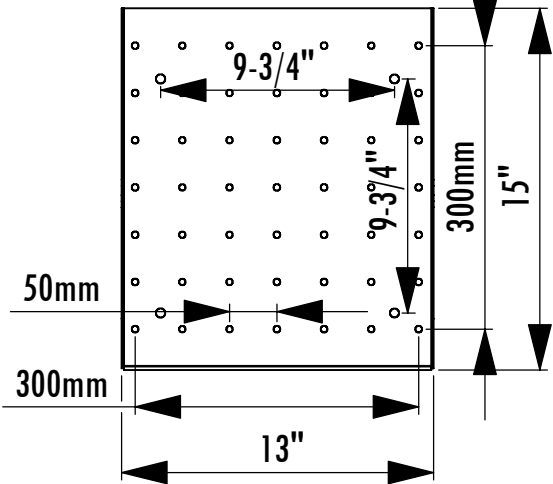

# FSTRT Dimensions

## Truss Flat Screen Mount 0-15° Tilt

Model	Load Limit (lbs.)	Swivel	Tilt	Projection	Ship. Wt. (lbs.)
FSTRT	200	0	0-15°	5"-6-5/8"	30

FSTRT Front with VESA Pattern

FSTRT Back

Notes: 32" LCD Monitor is not included with the mount.  
Truss components are sold separately.

FSTRT No Tilt

FSTRT Max. 15° Tilt

**1-800-LUCASEY • 1-510-534-1435**

©2005 Lucasey Manufacturing Corporation, Oakland, California