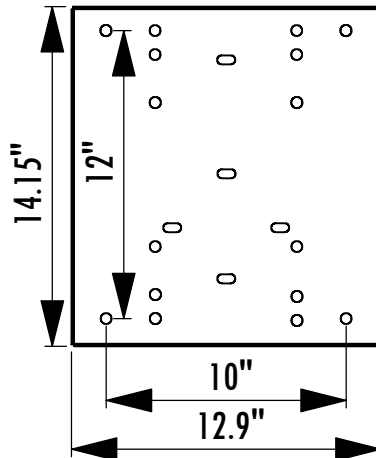

# FSTRT Dimensions

## Truss Flat Screen Mount 0-15° Tilt

Model	Load Limit (lbs.)	Swivel	Tilt	Projection	Ship. Wt. (lbs.)
FSTRT	200	0	0-15°	5"-6-5/8"	30

FSTRT Front with VESA Pattern

FSTRT Back

Notes: 32" LCD Monitor is not included with the mount.  
Truss components are sold separately.

FSTRT No Tilt

FSTRT Max. 15° Tilt

**1-800-LUCASEY • 1-510-534-1435**

©2005 Lucasey Manufacturing Corporation, Oakland, California