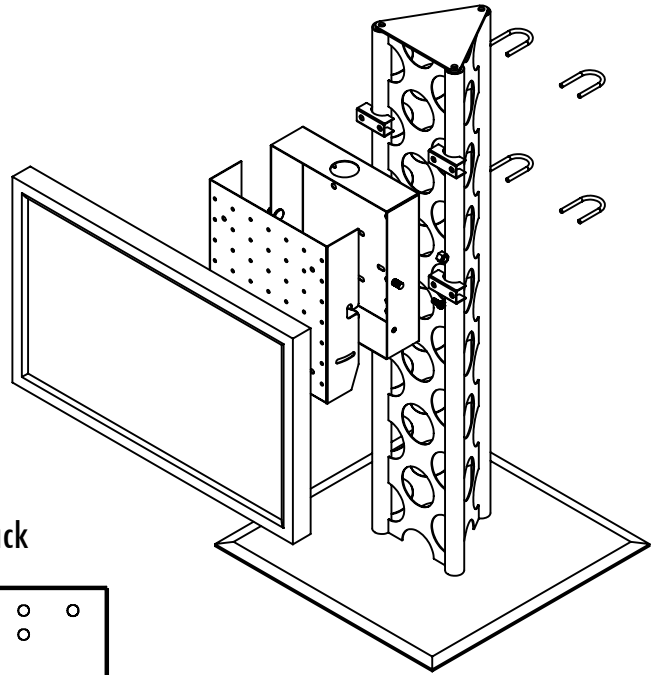

# FSTRT Dimensions

## Truss Flat Screen Mount 0-15° Tilt

Model	Load Limit (lbs.)	Swivel	Tilt	Projection	Ship. Wt. (lbs.)
FSTRT	200	0	0-15°	5"-6-5/8"	30

FSTRT Front with VESA Pattern

FSTRT Back

Notes: 32" LCD Monitor is not included with the mount.  
Truss components are sold separately.

FSTRT No Tilt

FSTRT Max. 15° Tilt

**1-800-LUCASEY • 1-510-534-1435**

©2005 Lucasey Manufacturing Corporation, Oakland, California