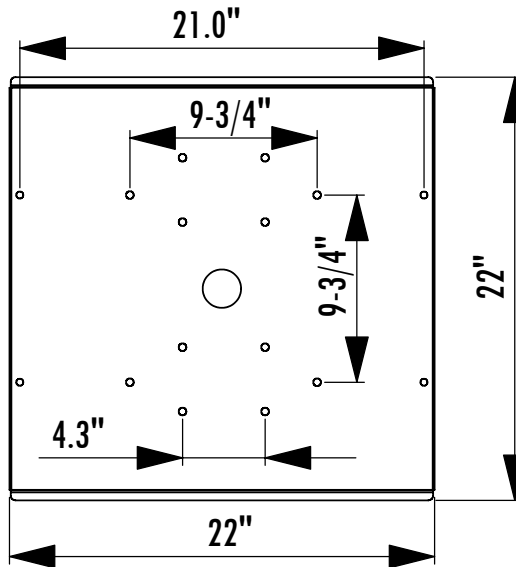

# FSUP2027 Dimensions

## Universal Flat Screen Portrait Adaptor

Model	Load Limit (lbs.)	Projection	Mounts to Boss Patterns	Overall Monitor Height	Ship. Wt. (lbs.)
<b>FSUP2027</b>	200	1-1/4"	20"W x 27"T	29"+	16

Note: Shown with Monitor (Not Included)

FSUP2027 Side View

**1-800-LUCASEY • 1-510-534-1435**

©2005 Lucasey Manufacturing Corporation, Oakland, California