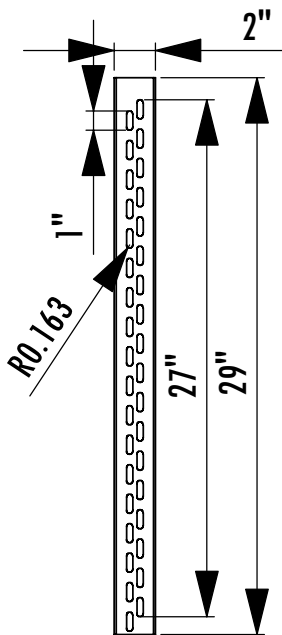

# FSUP2027 Dimensions

## Universal Flat Screen Portrait Adaptor

Model	Load Limit (lbs.)	Projection	Mounts to Boss Patterns	Overall Monitor Height	Ship. Wt. (lbs.)
<b>FSUP2027</b>	200	1-1/4"	20"W x 27"T	29"+	16

Note: Shown with Monitor (Not Included)

FSUP2027 Side View

**1-800-LUCASEY • 1-510-534-1435**

©2005 Lucasey Manufacturing Corporation, Oakland, California