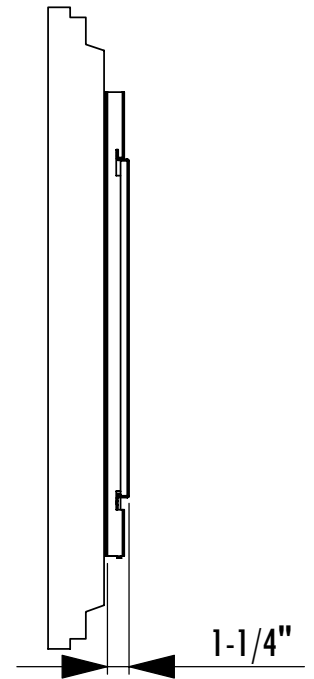

# FSUP2027 Dimensions

## Universal Flat Screen Portrait Adaptor

Model	Load Limit (lbs.)	Projection	Mounts to Boss Patterns	Overall Monitor Height	Ship. Wt. (lbs.)
<b>FSUP2027</b>	200	1-1/4"	20"W x 27"T	29"+	16

Note: Shown with Monitor (Not Included)

FSUP2027 Side View

**1-800-LUCASEY • 1-510-534-1435**

©2005 Lucasey Manufacturing Corporation, Oakland, California