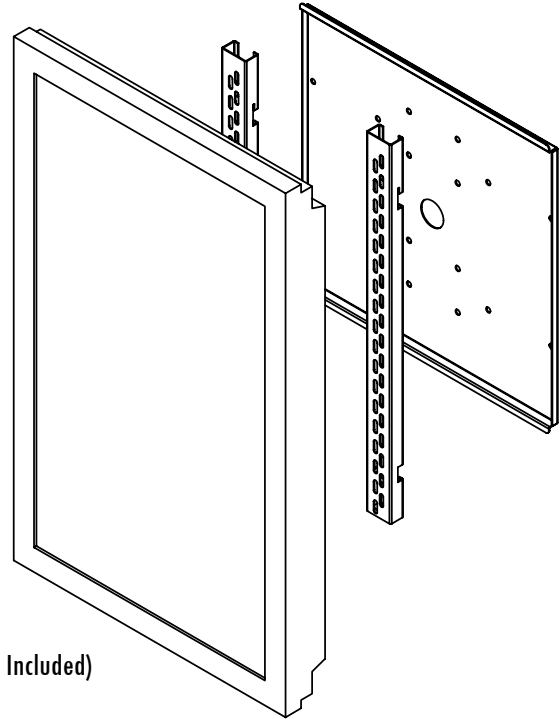

# FSUP2027 Dimensions

## Universal Flat Screen Portrait Adaptor

Model	Load Limit (lbs.)	Projection	Mounts to Boss Patterns	Overall Monitor Height	Ship. Wt. (lbs.)
<b>FSUP2027</b>	200	1-1/4"	20"W x 27"T	29"+	16

Note: Shown with Monitor (Not Included)