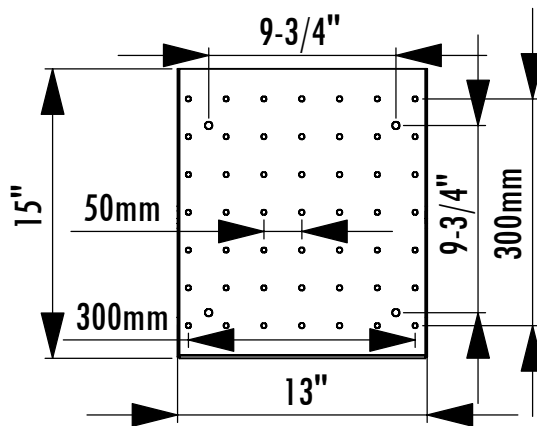

FSW Dimensions

Flat Screen Wall Mount No Tilt

| Model | Load Limit (lbs.) | Swivel | Tilt | Projection from Wall | Ship. Wt. (lbs.) |
|------------|-------------------|----------|----------|----------------------|------------------|
| FSW | 200 | 0 | 0 | 1.9" | 23 |

Note: Shown with LCD Monitor (Not Included)

FSW Wall Plate

FSW Front

FSW Side View

1-800-LUCASEY • 1-510-534-1435

©2005 Lucasey Manufacturing Corporation, Oakland, California