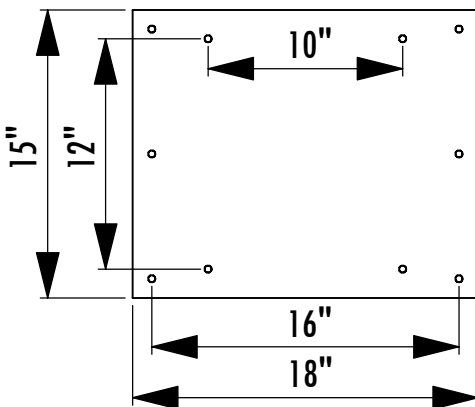

FSW Dimensions

Flat Screen Wall Mount No Tilt

| Model | Load Limit (lbs.) | Swivel | Tilt | Projection from Wall | Ship. Wt. (lbs.) |
|------------|-------------------|----------|----------|----------------------|------------------|
| FSW | 200 | 0 | 0 | 1.9" | 23 |

Note: Shown with LCD Monitor (Not Included)

FSW Wall Plate

FSW Front

FSW Side View

1-800-LUCASEY • 1-510-534-1435

©2005 Lucasey Manufacturing Corporation, Oakland, California