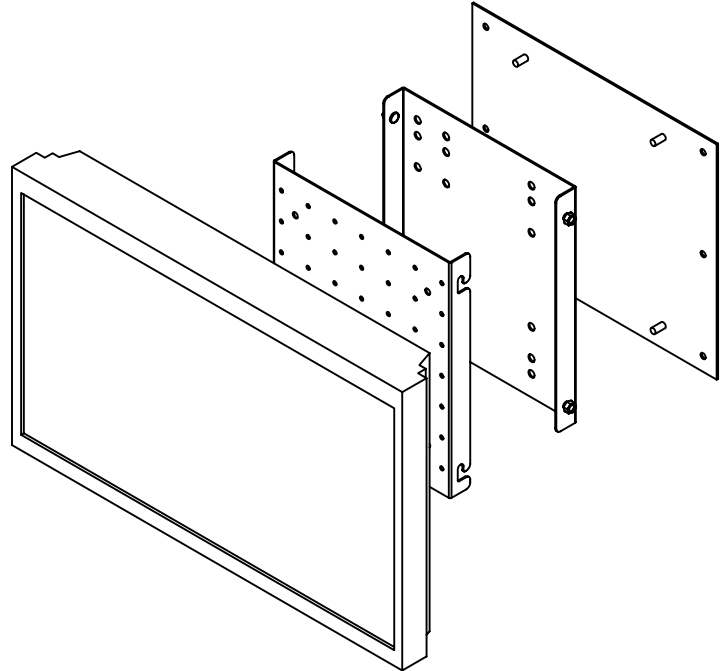

FSW Dimensions

Flat Screen Wall Mount No Tilt

| Model | Load Limit (lbs.) | Swivel | Tilt | Projection from Wall | Ship. Wt. (lbs.) |
|------------|-------------------|----------|----------|----------------------|------------------|
| FSW | 200 | 0 | 0 | 1.9" | 23 |

Note: Shown with LCD Monitor (Not Included)

FSW Wall Plate

FSW Front

FSW Side View

1-800-LUCASEY • 1-510-534-1435

©2005 Lucasey Manufacturing Corporation, Oakland, California