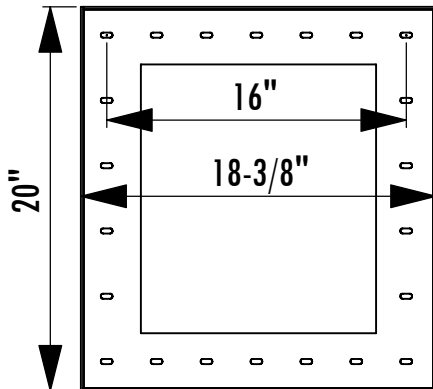

FSWP1820 Dimensions

Flat Screen Pull Out Mount

Model	Load Limit (lbs.)	Swivel	Tilt	Projection from Wall	Ship. Wt. (lbs.)
FSWP1820	150	0	0	6"-14-1/2"	22

Note: Monitor is not included with the mount.

Note: Shown with FSUL2720 (not included with mount).