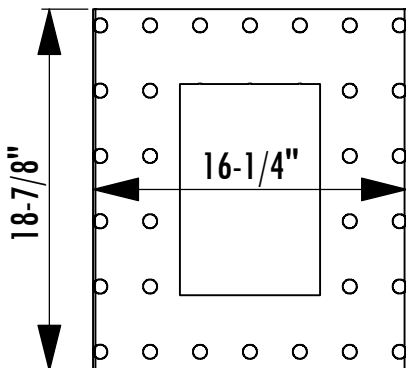

FSWP1820 Dimensions

Flat Screen Pull Out Mount

Model	Load Limit (lbs.)	Swivel	Tilt	Projection from Wall	Ship. Wt. (lbs.)
FSWP1820	150	0	0	6"-14-1/2"	22

Note: Monitor is not included with the mount.

Note: Shown with FSUL2720 (not included with mount).