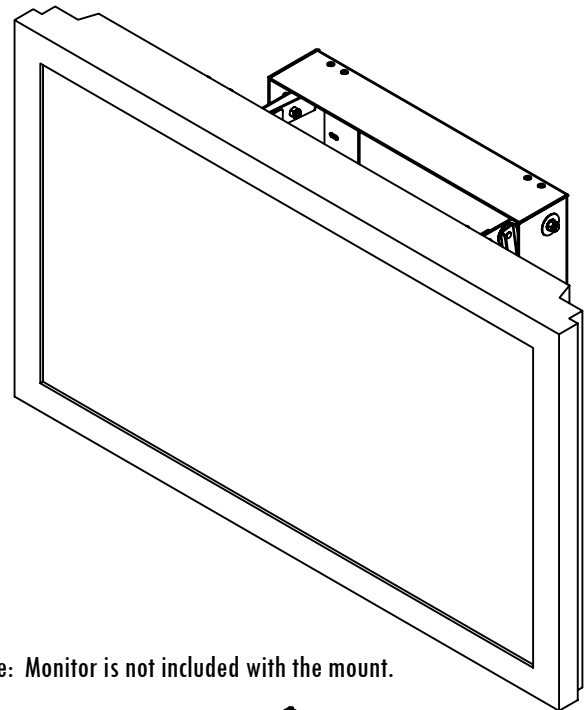

FSWP1820 Dimensions

Flat Screen Pull Out Mount

Model	Load Limit (lbs.)	Swivel	Tilt	Projection from Wall	Ship. Wt. (lbs.)
FSWP1820	150	0	0	6"-14-1/2"	22

Note: Monitor is not included with the mount.

Note: Shown with FSUL2720 (not included with mount).