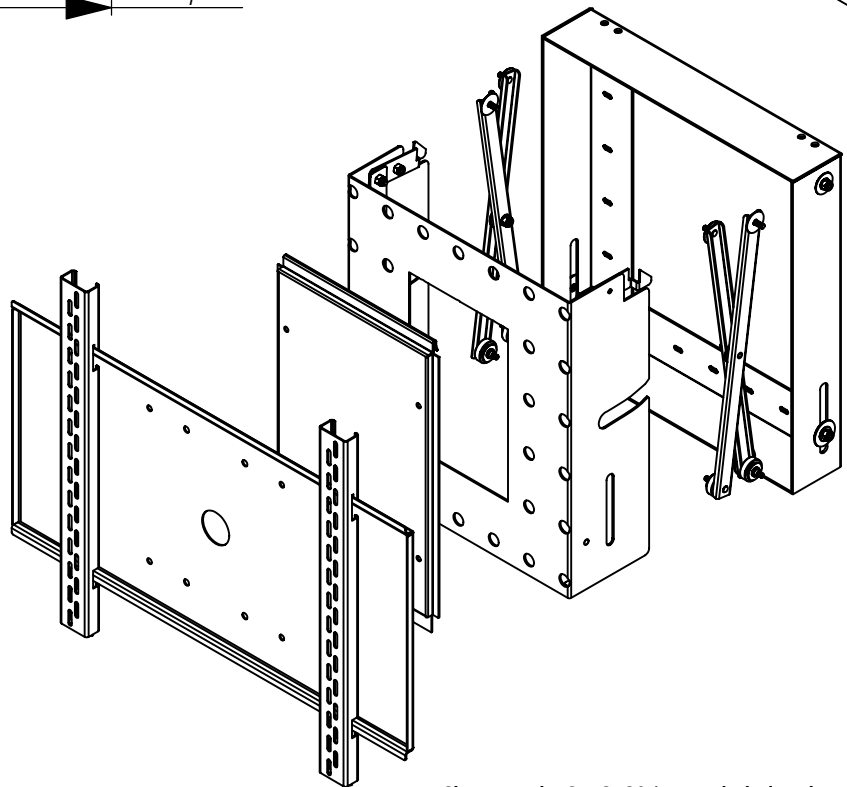

FSWP1820 Dimensions

Flat Screen Pull Out Mount

Model	Load Limit (lbs.)	Swivel	Tilt	Projection from Wall	Ship. Wt. (lbs.)
FSWP1820	150	0	0	6"-14-1/2"	22

Note: Monitor is not included with the mount.

Note: Shown with FSUL2720 (not included with mount).