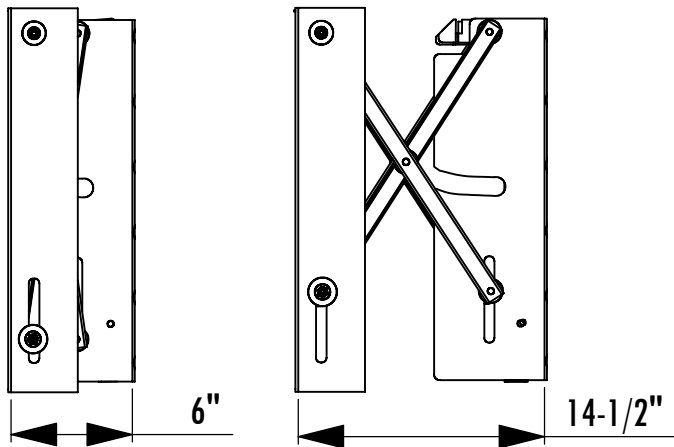

FSWP1820 Dimensions

Flat Screen Pull Out Mount

Model	Load Limit (lbs.)	Swivel	Tilt	Projection from Wall	Ship. Wt. (lbs.)
FSWP1820	150	0	0	6"-14-1/2"	22

Note: Monitor is not included with the mount.

Note: Shown with FSUL2720 (not included with mount).