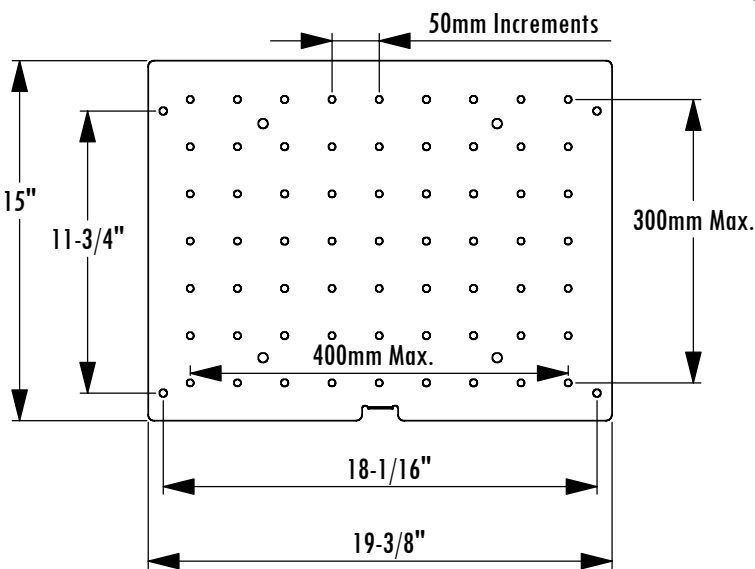

# FSWSLO Dimensions

## Low Profile Flat Screen Wall Mount

Model	Load Limit (lbs.)	Swivel	Tilt	Extension from Wall	Ship. Wt. (lbs.)
<b>FSWSLO</b>	200	0	0	5/8"	15

**Side View**

**FSWSLO VESA® Mounting Plate**

**FSWSLO Wall Plate**