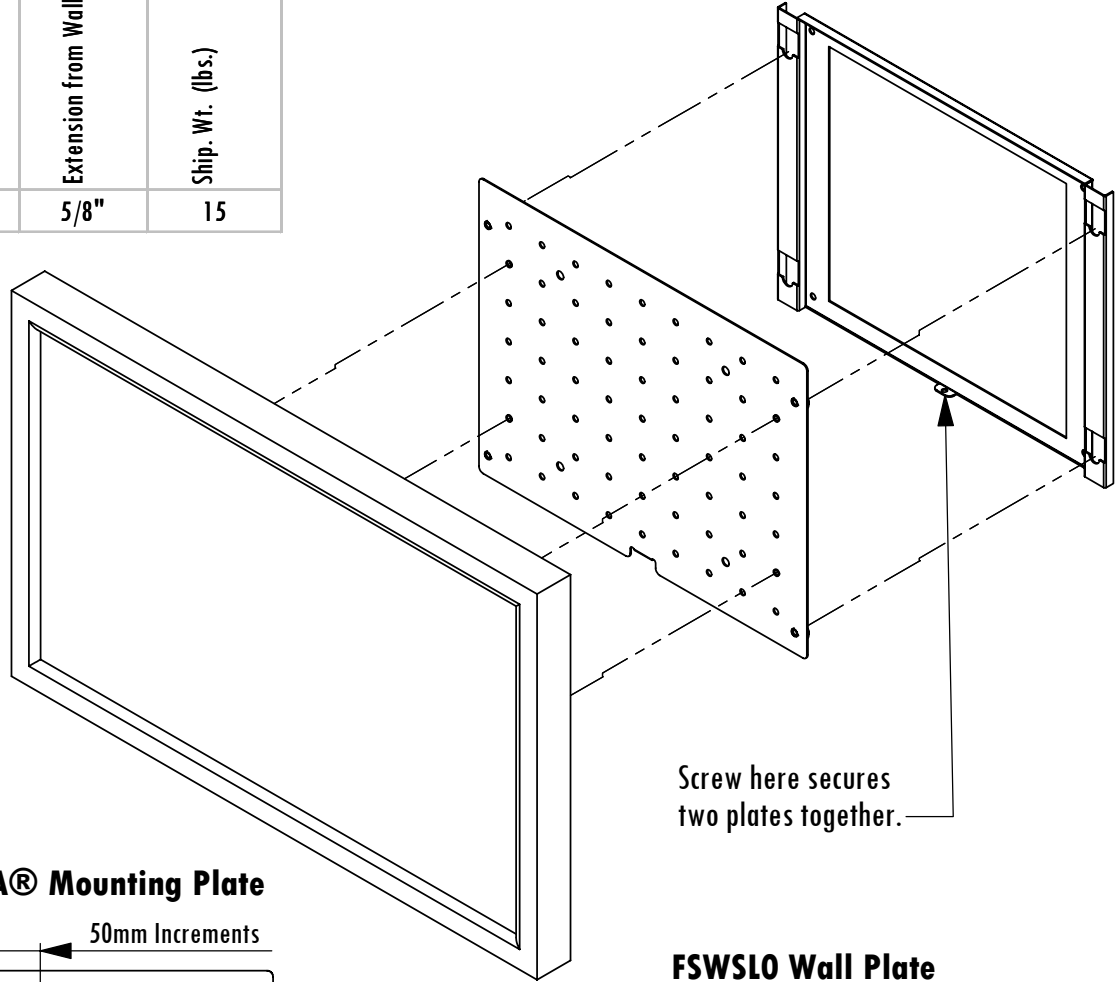

# FSWSLO Dimensions

## Low Profile Flat Screen Wall Mount

Model	Load Limit (lbs.)	Swivel	Tilt	Extension from Wall	Ship. Wt. (lbs.)
<b>FSWSLO</b>	200	0	0	5/8"	15

**Side View**

**FSWSLO VESA® Mounting Plate**

**FSWSLO Wall Plate**