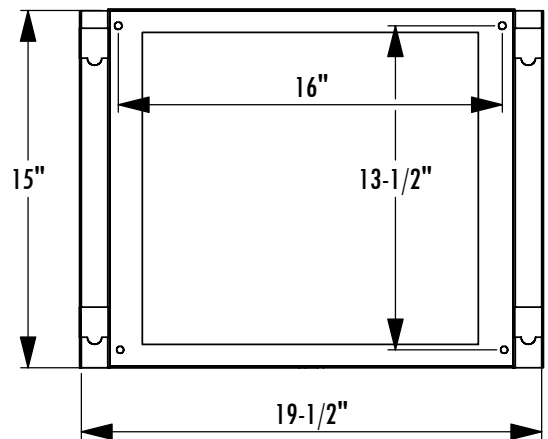

# FSWSLO Dimensions

## Low Profile Flat Screen Wall Mount

Model	Load Limit (lbs.)	Swivel	Tilt	Extension from Wall	Ship. Wt. (lbs.)
<b>FSWSLO</b>	200	0	0	5/8"	15

**Side View**

**FSWSLO VESA® Mounting Plate**

**FSWSLO Wall Plate**