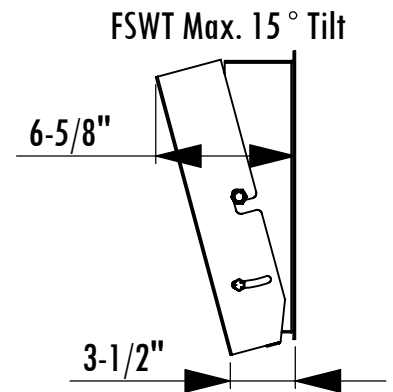

# FSWT Dimensions

## Flat Screen Wall Mount with 0-15° Tilt

Model	Load Limit (lbs.)	Swivel	Tilt	Projection from Wall	Ship. Wt. (lbs.)
<b>FSWT</b>	<b>200</b>	<b>0</b>	<b>0-15°</b>	<b>5"-6-5/8"</b>	<b>29</b>

Note: Shown with LCD Monitor (Not Included)