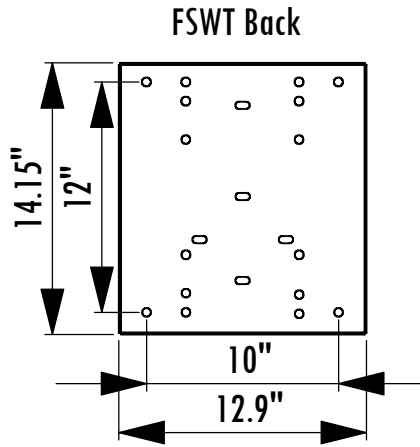

# FSWT Dimensions

## Flat Screen Wall Mount with 0-15° Tilt

Model	Load Limit (lbs.)	Swivel	Tilt	Projection from Wall	Ship. Wt. (lbs.)
<b>FSWT</b>	<b>200</b>	<b>0</b>	<b>0-15°</b>	<b>5"-6-5/8"</b>	<b>29</b>

Note: Shown with LCD Monitor (Not Included)