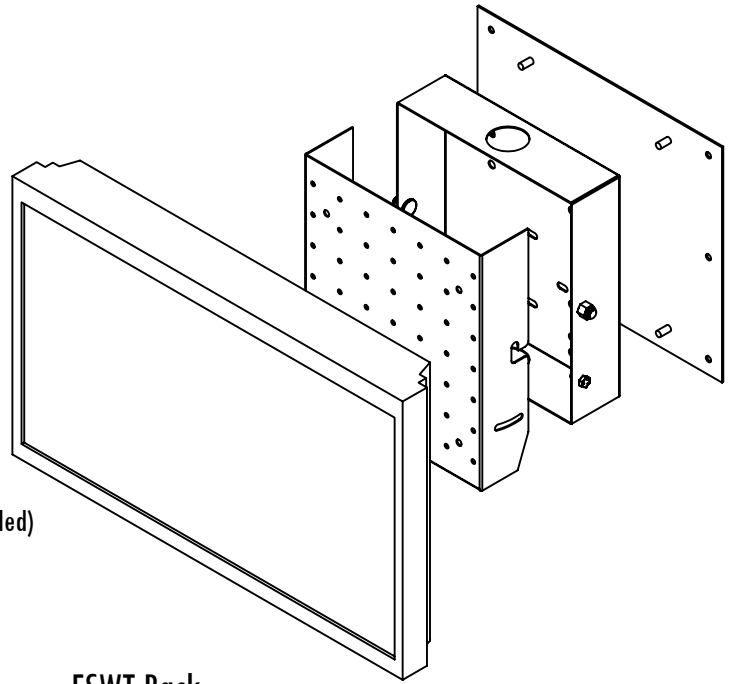

# FSWT Dimensions

## Flat Screen Wall Mount with 0-15° Tilt

Model	Load Limit (lbs.)	Swivel	Tilt	Projection from Wall	Ship. Wt. (lbs.)
<b>FSWT</b>	<b>200</b>	<b>0</b>	<b>0-15°</b>	<b>5"-6-5/8"</b>	<b>29</b>

Note: Shown with LCD Monitor (Not Included)