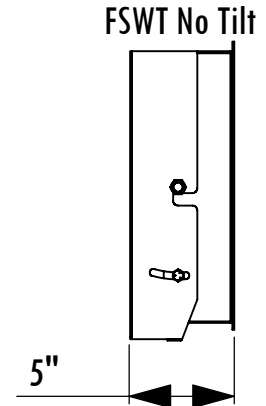

# FSWT Dimensions

## Flat Screen Wall Mount with 0-15° Tilt

Model	Load Limit (lbs.)	Swivel	Tilt	Projection from Wall	Ship. Wt. (lbs.)
<b>FSWT</b>	<b>200</b>	<b>0</b>	<b>0-15°</b>	<b>5"-6-5/8"</b>	<b>29</b>

Note: Shown with LCD Monitor (Not Included)