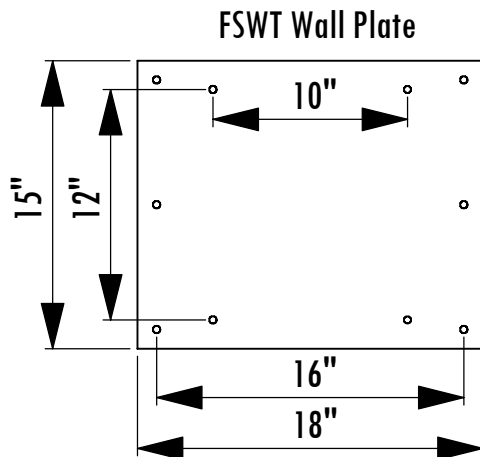

# FSWT Dimensions

## Flat Screen Wall Mount with 0-15° Tilt

Model	Load Limit (lbs.)	Swivel	Tilt	Projection from Wall	Ship. Wt. (lbs.)
<b>FSWT</b>	<b>200</b>	<b>0</b>	<b>0-15°</b>	<b>5"-6-5/8"</b>	<b>29</b>

Note: Shown with LCD Monitor (Not Included)