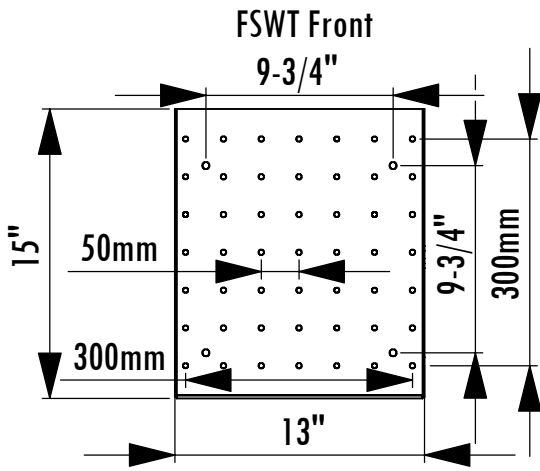

# FSWT Dimensions

## Flat Screen Wall Mount with 0-15° Tilt

Model	Load Limit (lbs.)	Swivel	Tilt	Projection from Wall	Ship. Wt. (lbs.)
<b>FSWT</b>	<b>200</b>	<b>0</b>	<b>0-15°</b>	<b>5"-6-5/8"</b>	<b>29</b>

Note: Shown with LCD Monitor (Not Included)