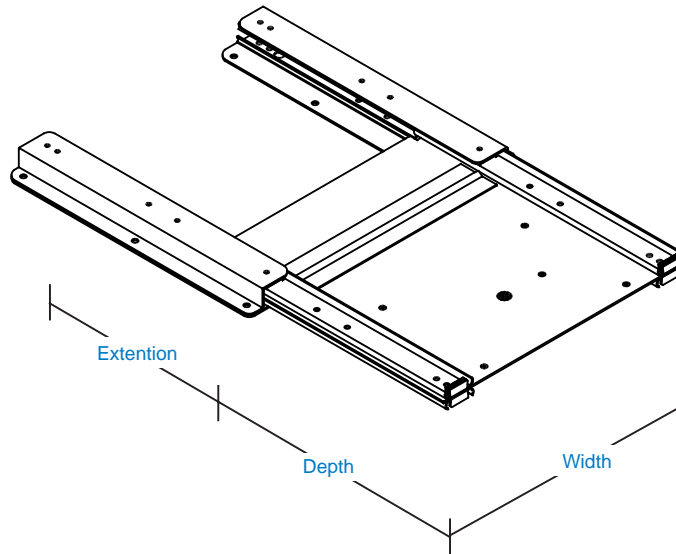

### SLIDE3C

LOW CLEARANCE SLIDE-OUT ACCESSORY  
FOR FURNITURE SWIVEL MOUNT

MODEL	WIDTH	DEPTH	LOAD LIMIT (lbs)	EXTENSION	HEIGHT WITH F5500	HEIGHT WITH SLE	GLOSS BLACK	SHIP. WT. (lbs)
SLIDE3C	13-1/2"	12"	100	7"	2-1/8"	1-5/8"	•	11

**NOTES:**

- Converts **F5500** series and **SLE** mounts into extendible/retractable swivel mounts.
- Bolt-down mounting.
- Compare furniture cavity size to monitor width and height, including mount height, to assure proper clearances.