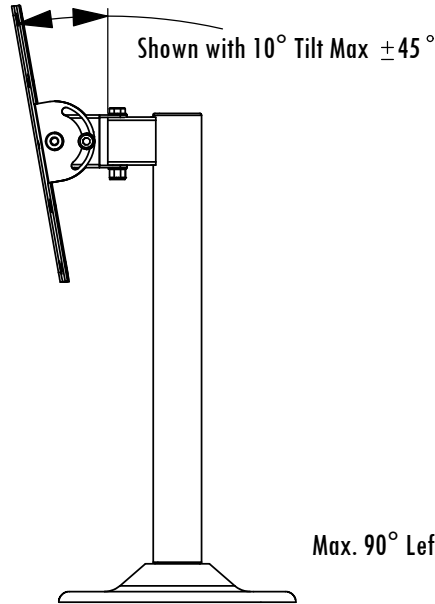

LC200F9F Dimensions

Furniture Mount for up to 32" Flat Panel Screens with up to 200mm x 200mm VESA® Mounting Patterns

Load Limit (lbs.)	Pivot	Tilt	Height to Center Line	Ship. Wt. (lbs.)
75	180°	±45°	14"	12

Max. 90° Left or Right Pivot

Round Flange with
1-1/4" I.D. NPT
Pipe Threads

1-800-LUCASEY • 1-510-534-1435

©2009 Lucasey Manufacturing Corporation, Oakland, California