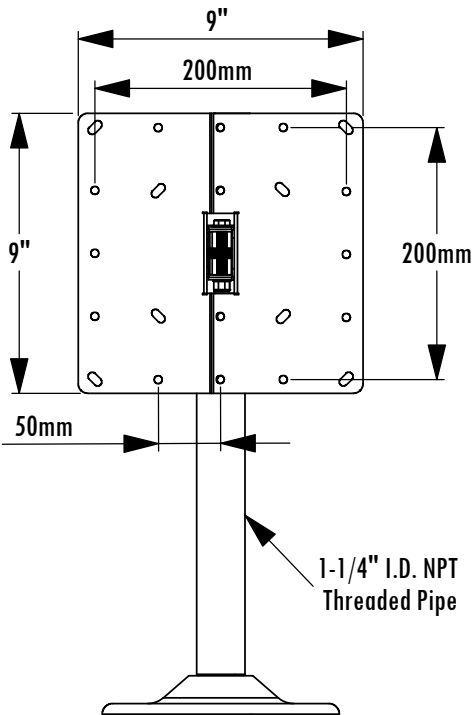

LC200F9F Dimensions

Furniture Mount for up to 32" Flat Panel Screens with up to 200mm x 200mm VESA® Mounting Patterns

Load Limit (lbs.)	Pivot	Tilt	Height to Center Line	Ship. Wt. (lbs.)
75	180°	±45°	14"	12

Max. 90° Left or Right Pivot

Round Flange with
1-1/4" I.D. NPT
Pipe Threads

1-800-LUCASEY • 1-510-534-1435

©2009 Lucasey Manufacturing Corporation, Oakland, California