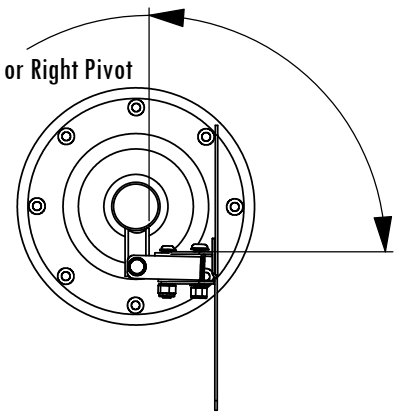

LC200F9F Dimensions

Furniture Mount for up to 32" Flat Panel Screens with up to 200mm x 200mm VESA® Mounting Patterns

Load Limit (lbs.)	Pivot	Tilt	Height to Center Line	Ship. Wt. (lbs.)
75	180°	±45°	14"	12

Max. 90° Left or Right Pivot

Round Flange with
1-1/4" I.D. NPT
Pipe Threads

1-800-LUCASEY • 1-510-534-1435

©2009 Lucasey Manufacturing Corporation, Oakland, California