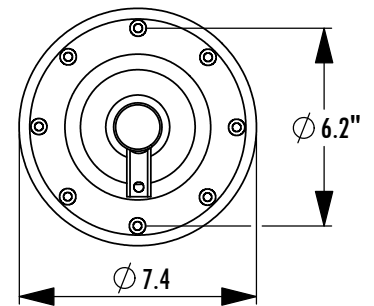

LC200F9F Dimensions

Furniture Mount for up to 32" Flat Panel Screens with up to 200mm x 200mm VESA® Mounting Patterns

Load Limit (lbs.)	Pivot	Tilt	Height to Center Line	Ship. Wt. (lbs.)
75	180°	±45°	14"	12

Max. 90° Left or Right Pivot

Round Flange with
1-1/4" I.D. NPT
Pipe Threads

1-800-LUCASEY • 1-510-534-1435

©2009 Lucasey Manufacturing Corporation, Oakland, California