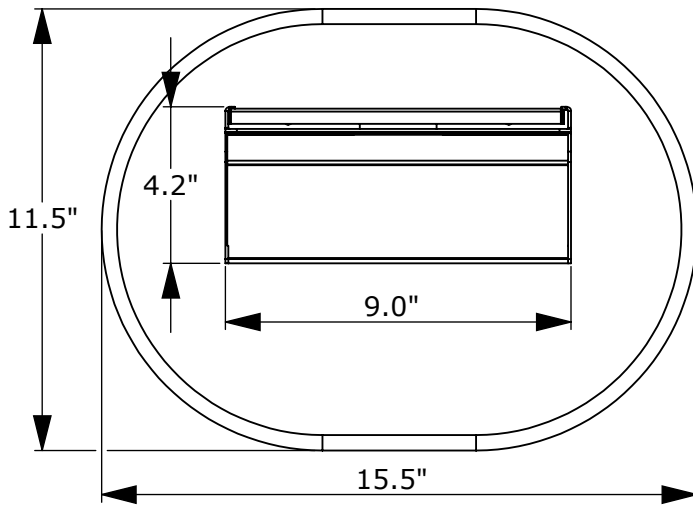

Product Weight:

13.6lbs (6.2kg)

Shipping Weight:

30.8lbs (14.0kg) (2 per Box)

Carton Dimensions:

20"L x 6.5"W x 12.5"H (2 per Box)

Architectural Specification: The Furniture Mount shall be Lucasey model SLELCDT and shall be located where indicated on the plans. It shall feature monitor attaching plates included compatible with VESA 75mm, 100mm and 200mm mounting patterns. Assembly and installation shall be done according to instructions provided by the manufacturer.

Furniture Base

Top View

Bottom View

VESA Mounting Plate

Side View