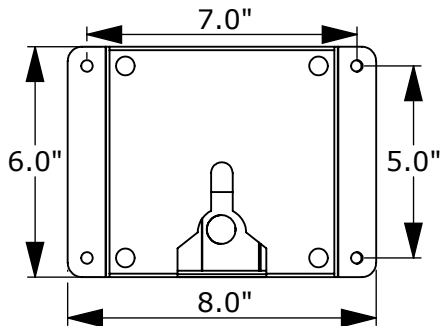

Swivel can be restricted to keep monitor from hitting the wall

Optional Accessories:

APSLEADS - Adhesive adapter for granite, marble or countertops that can not be drilled.

Maximum Load Limit:

50lbs (22.7kg)

Product Weight:

13.6lbs (6.2kg)

Shipping Weight:

30.8lbs (14.0kg) (2 per Box)

Carton Dimensions:

20"L x 6.5"W x 12.5"H (2 per Box)

Architectural Specification: The Furniture Mount shall be Lucasey model SLELCDT and shall be located where indicated on the plans. It shall feature monitor attaching plates included compatible with VESA 75mm, 100mm and 200mm mounting patterns. Assembly and installation shall be done according to instructions provided by the manufacturer.

Furniture Base

Top View

Bottom View

VESA Mounting Plate

Side View