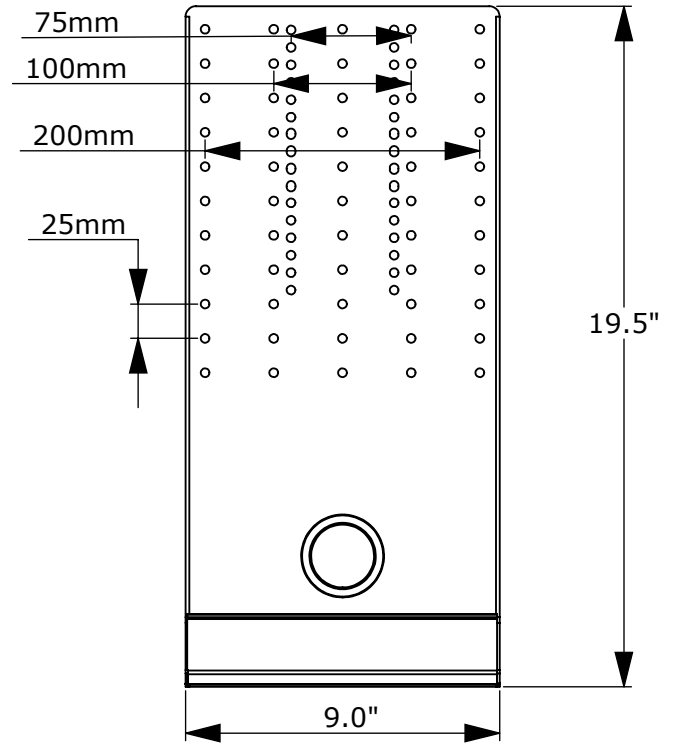

Features:

Available in black and silver finishes

Fits from 10" to 32"* flat panel monitors

* Fits some 37" flat panel monitors depending on mounting pattern and location

Universal mounting pattern fits 75mm, 100mm & 200mm VESA compatible monitors

Swivel can be restricted to keep monitor from hitting the wall

Optional Accessories:

APSLEADS - Adhesive adapter for granite, marble or countertops that can not be drilled.

Maximum Load Limit:

50lbs (22.7kg)

Product Weight:

13.6lbs (6.2kg)

Shipping Weight:

30.8lbs (14.0kg) (2 per Box)

Carton Dimensions:

20"L x 6.5"W x 12.5"H (2 per Box)

Architectural Specification: The Furniture Mount shall be Lucasey model SLELCDT and shall be located where indicated on the plans. It shall feature monitor attaching plates included compatible with VESA 75mm, 100mm and 200mm mounting patterns. Assembly and installation shall be done according to instructions provided by the manufacturer.

Furniture Base

Top View

Bottom View

VESA Mounting Plate

Side View