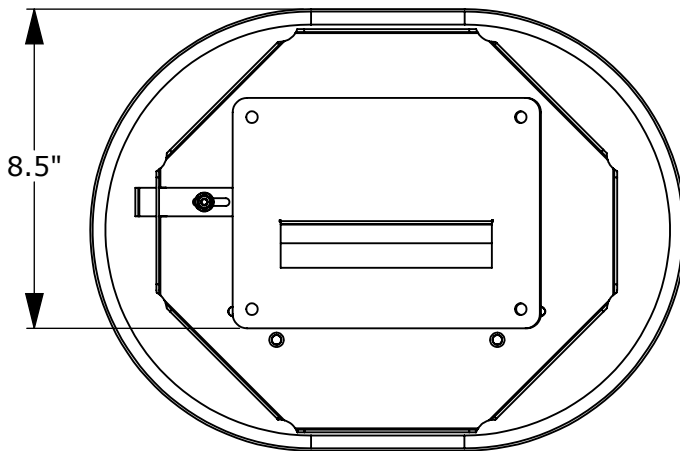

Product Weight:

13.6lbs (6.2kg)

Shipping Weight:

30.8lbs (14.0kg) (2 per Box)

Carton Dimensions:

20"L x 6.5"W x 12.5"H (2 per Box)

Architectural Specification: The Furniture Mount shall be Lucasey model SLELCDT and shall be located where indicated on the plans. It shall feature monitor attaching plates included compatible with VESA 75mm, 100mm and 200mm mounting patterns. Assembly and installation shall be done according to instructions provided by the manufacturer.

Furniture Base

Top View

Bottom View

VESA Mounting Plate

Side View