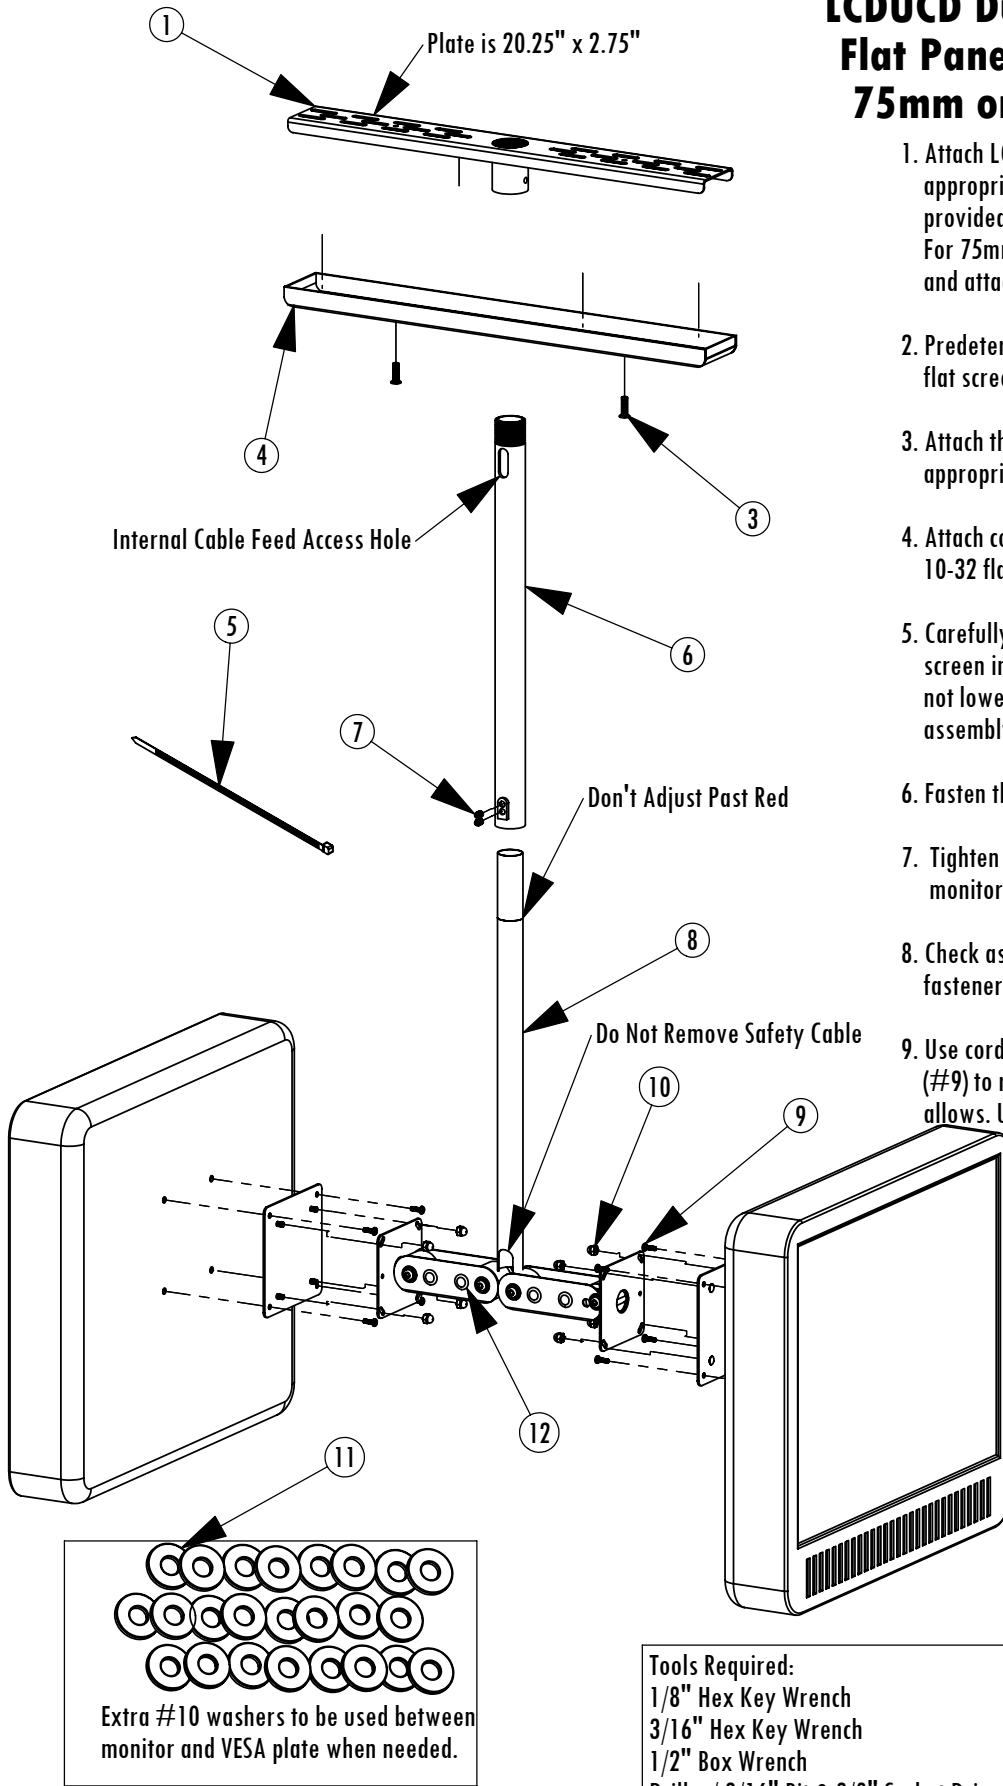

LCDUCD Dual LCD Ceiling Mount for Flat Panel Screens up to 19" with 75mm or 100mm VESA Patterns

1. Attach LCD adaptor plate to LCD screen with screws appropriate to your monitor (M4 x 12mm x .70P are provided). For 100mm VESA pattern use large plate. For 75mm pattern remove large plate from small plate and attach small plate to LCD monitor.
2. Predetermine the best possible viewing location for the flat screen allowing for tilt and pivot action.
3. Attach the mounting plate (#1) to the ceiling with appropriate hardware.
4. Attach cover plate (#4) to mounting plate (#1) with 10-32 flat hd screws (#3).
5. Carefully insert the arm subassembly (#9) with the flat screen into the pipe (#6). Adjust to desired height (do not lower arm beyond red paint) carefully hold lower assembly in place and securely tighten set screws (#7).
6. Fasten the pipe (#6) to the mounting plate (#1).
7. Tighten nuts on (#12) Carriage Bolts to keep the monitor tilted at the desired viewing angle.
8. Check assembly for stability. Ensure all fittings and fasteners are properly tightened and safe.
9. Use cord access hole in bottom of arm subassembly (#9) to run cables up through pipe when application allows. Use ties provided to tie up any loose cords.

Item #	Description	Qty.
1	Mounting Plate	1
2	#14 X 2-1/2" Lag Screw	4
3	10-32 X 3/4" Flat HD Screw	2
4	Cover Plate	1
5	Plastic Ties	4
6	Pipe 1" I.D. X 18"	1
7	1/4-28 X 5/16" Set Screw	4
8	Arm Subassembly	1
9	M4 X 12mm X .70P	8
10	#10-24 Acorn Nut	8
11	#10 Flat Washers	24
12	1/4-20 x 1-1/2" Bolt	2
13	1/4" Flat Washer	2
14	1/4-20 Nylock Nut	2

Extra #10 washers to be used between monitor and VESA plate when needed.

Tools Required:
1/8" Hex Key Wrench
3/16" Hex Key Wrench
1/2" Box Wrench
Drill w/ 3/16" Bit & 3/8" Socket Driver