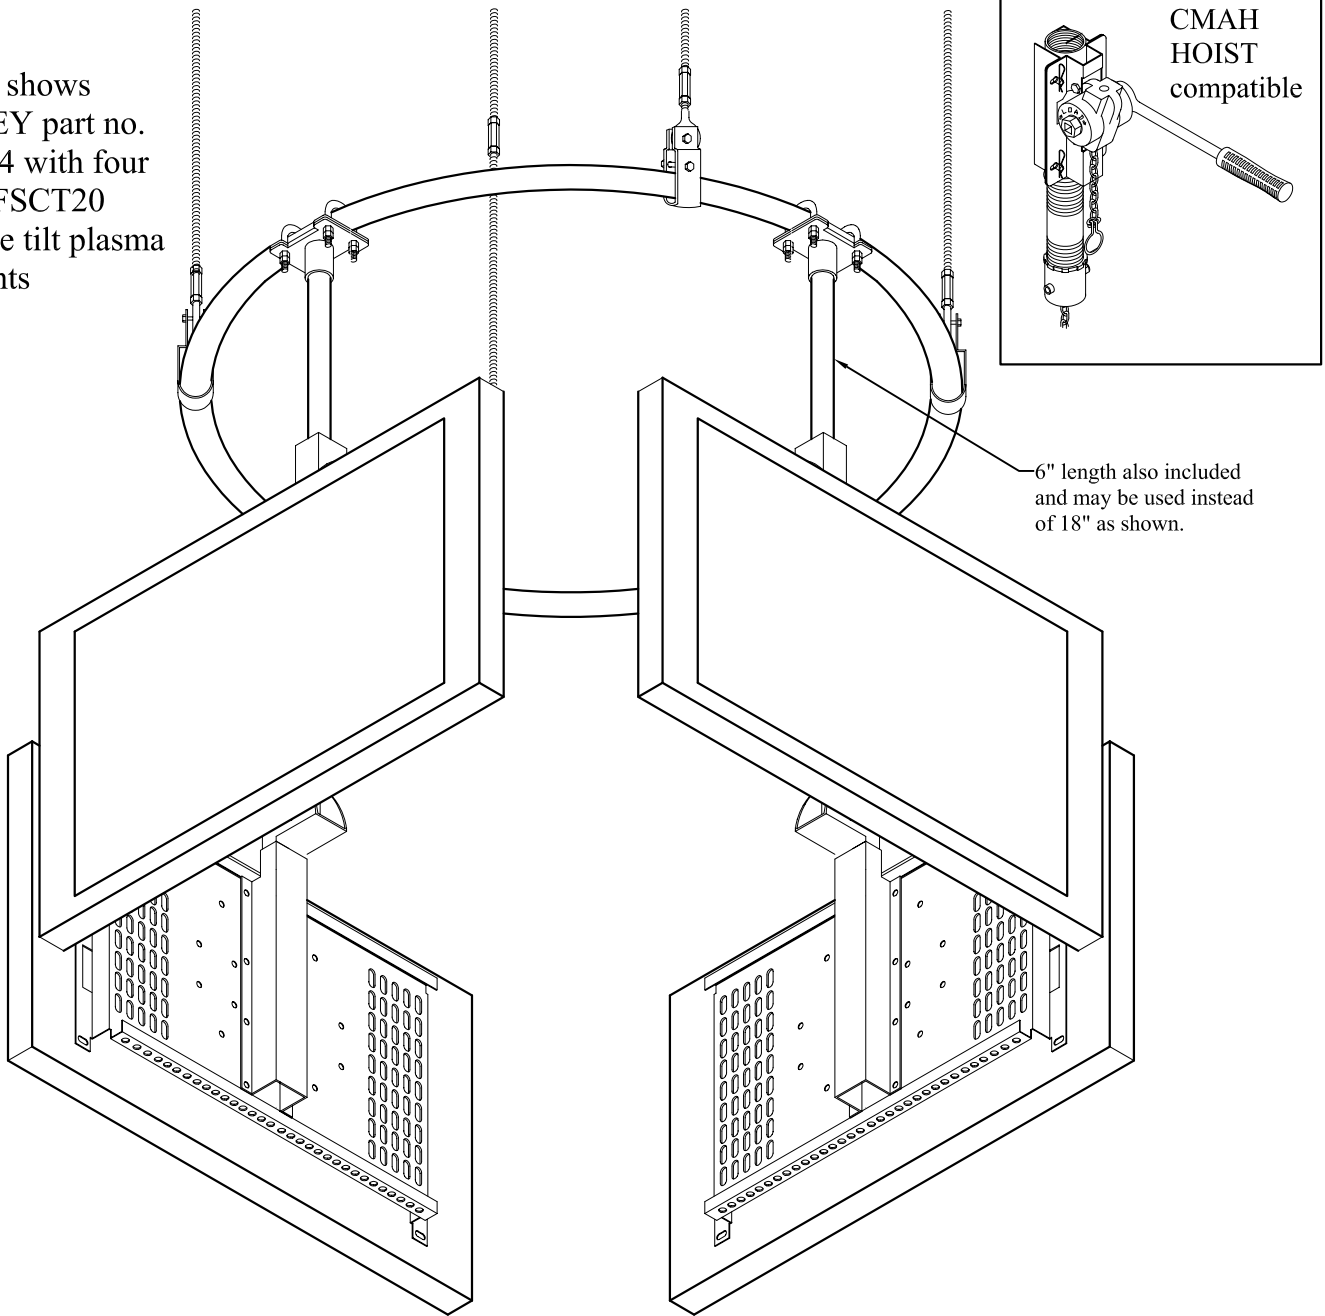

MS60FS4 Monitor Ring

- Utilizes Lucasey FSCT20 mounts and adaptor plates specific to your monitor (call for availability)
- Available in varying sizes to accommodate two or more Flat Screen Plasma TVs.
- Available in two sections for easy bolted field assembly and placements around vertical structural elements.

Example shows
LUCASEY part no.
MS60FS4 with four
part no. FSCT20
adjustable tilt plasma
TV mounts

For a more streamlined appearance, 1-1/2 inch diameter, black PVC pipe can be placed over the 1/2 inch t-rod hangers and monitor ring support clamps during installation. The PVC pipe can also be used as a conduit for coaxial cable. Because of possible movement during seismic disturbances, the PVC pipe is not recommended for use as a conduit for electrical wiring.