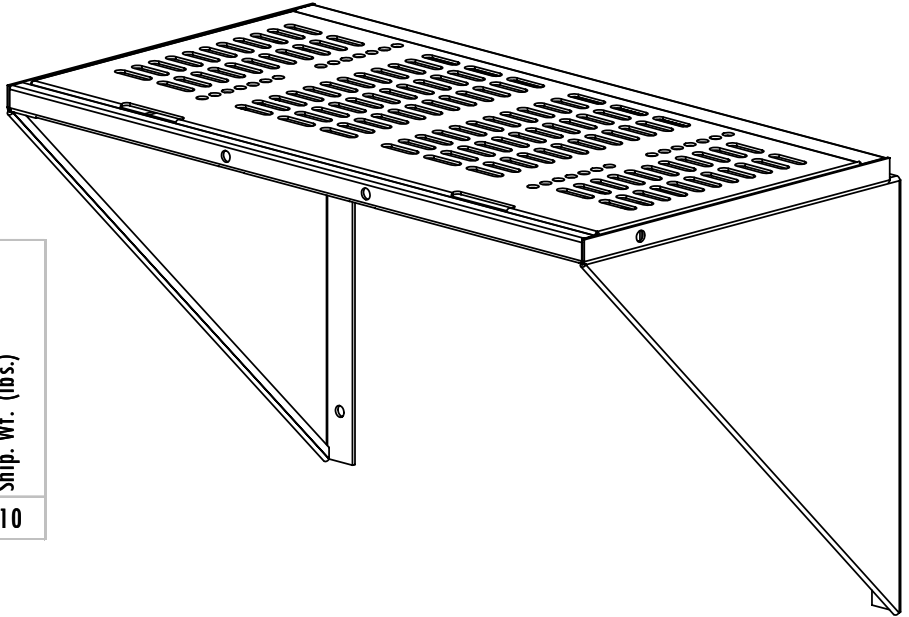

DVD1709W

Equipment Security Shelf Wall Mount

Model	Load Limit (lbs.)	Platform Width	Platform Depth	Projection from Wall	Ship. Wt. (lbs.)
DVD1709W	25	17"	9"	9.4"	10

1-800-LUCASEY • 1-510-534-1435

©2006 Lucasey Manufacturing Corporation, Oakland, California