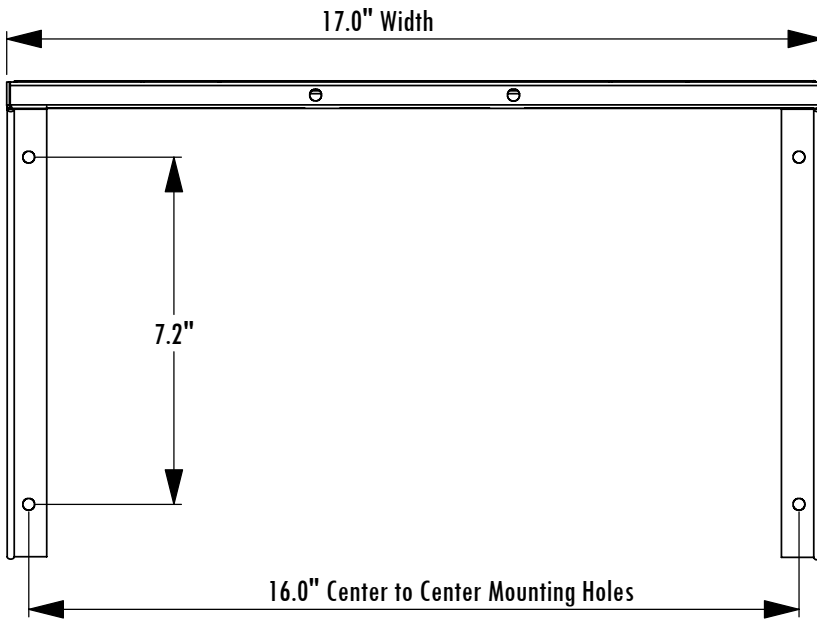

DVD1709W

Equipment Security Shelf Wall Mount

Model	Load Limit (lbs.)	Platform Width	Platform Depth	Projection from Wall	Ship. Wt. (lbs.)
DVD1709W	25	17"	9"	9.4"	10

1-800-LUCASEY • 1-510-534-1435

©2006 Lucasey Manufacturing Corporation, Oakland, California