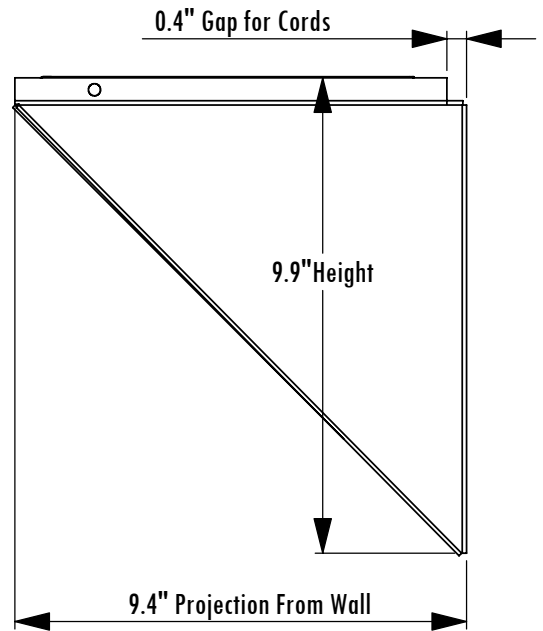

DVD1709W

Equipment Security Shelf Wall Mount

Model	Load Limit (lbs.)	Platform Width	Platform Depth	Projection from Wall	Ship. Wt. (lbs.)
DVD1709W	25	17"	9"	9.4"	10

1-800-LUCASEY • 1-510-534-1435

©2006 Lucasey Manufacturing Corporation, Oakland, California