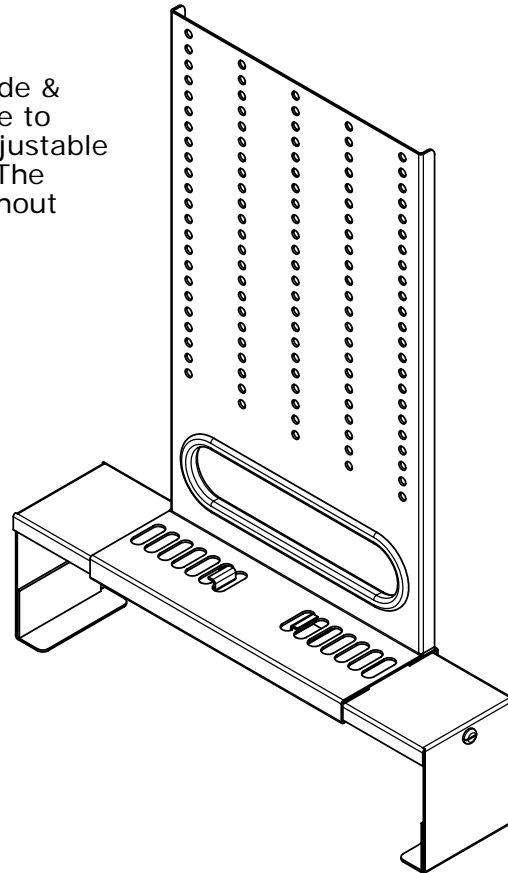

**LCAPDVD2
LCAPDVD3
LCAPDVD4**

**Adapter to Hang DVD Players or Other
Equipment Below LC100 & LC200 Mounts**

The LCAPDVD adapters fit equipment from 15" - 20" Wide & 1-3/4", 3-1/4" or 4" Tall. The three different models are to accommodate different equipment height. The unique adjustable squeezing mechanism clamps the equipment in place. The neoprene pads keep the equipment from sliding out without first loosening the side arm screws.

Features:

- Gloss black finish
- Fits equipment from 15" to 20" wide
- LCAPDVD2 fits equipment up to 1-3/4" tall
- LCAPDVD3 fits equipment up to 3-1/4" tall
- LCAPDVD4 fits equipment up to 4" tall
- Compatible with LC100 & LC200 ceiling & wall mounts

Maximum Load Limit:

20 Lbs. (9.1 Kg.)

Product Weight:

4.8 Lbs. (2.2 Kg.)

Shipping Weight:

10.6 Lbs. (5.3 Kg.) (2 per Box)

Carton Dimensions:

21"L x 15-1/2"W x 4"H