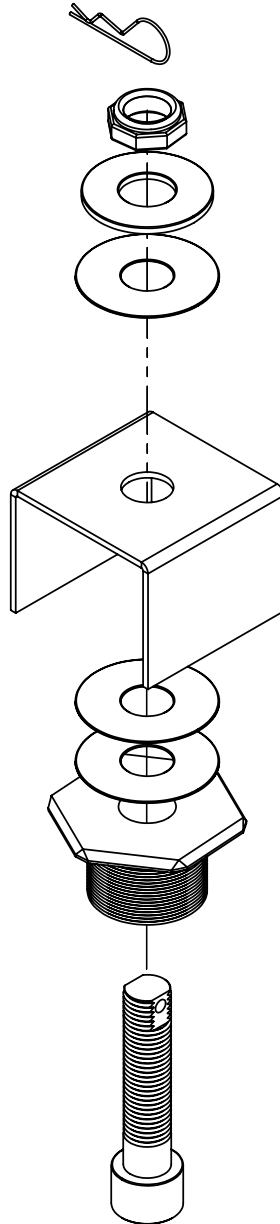

WMACM125
Converts DS and SD Wall Arms to
Male 1-1/4" I.D. NPT Fitting

1-800-LUCASEY • 1-510-534-1435

©2005 Lucasey Manufacturing Corporation, Oakland, California

LOAD
175
POUNDS
RATING