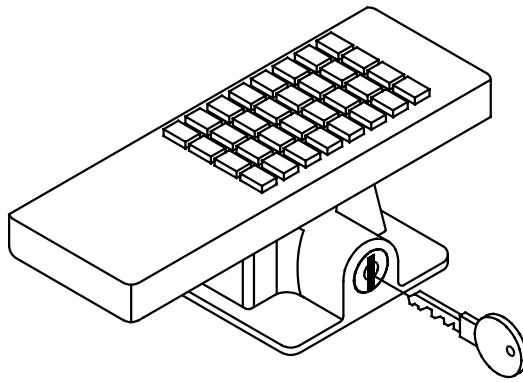

### UNIVERSAL LOCKING REMOTE CONTROL SWIVEL MOUNT

Rear View

MODEL	TYPE	SWIVEL	TILT	GLOSS BLACK	SHIP. WT. (lbs)
RRRCTA	Adhesive Furniture Mount	360°	0°	•	2
RRRCTB	Bolt Down Furniture Mount	360°	0°	•	2

**NOTES:**

- Positive pin tumbler barrel lock.
- 2-inch diameter rubber connector can be attached to any flat bottomed remote.

Protected under one or more of these or pending United States patent numbers: 3,291,432; 3,559,942; 3,724,798; DES.270,689; 4,613,109; 4,852,842; 4,878,645; DES.309,562; 4,973,023; 5,169,114; 5,255,884; 5,310,152; 5,522,576; 5,621,614; Re.35,677; DES.398,834; 5,826,384; 5,941,492; 5,964,068  
© 2000 LUCASEY MANUFACTURING CORPORATION, Oakland, California. All rights reserved.